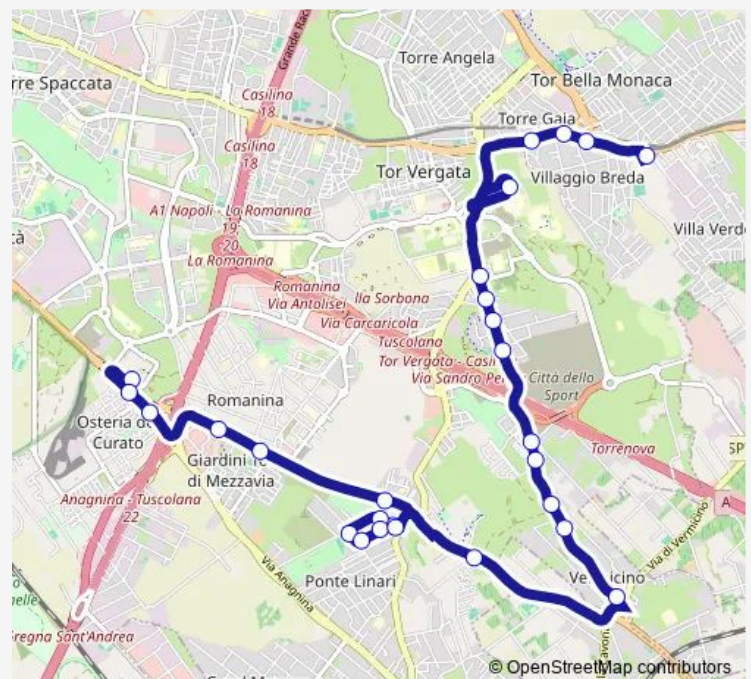

Bus 506

[Go to website](#)

Direction

ANAGNINA (MA) — GROTTA CELONI (MC)

24 stops

[Open route schedule](#)

ANAGNINA (MA)

Tuscolana/Roccella Jonica

Passolombardo/Cracovia

Policlinico/TOR Vergata (H)

Casilina/Torraccio Torrenova

Route schedule

ANAGNINA (MA) — GROTTA CELONI (MC)

| | |
|-----------|---------------------------|
| Monday | 04:54-00:15 ⁺¹ |
| Tuesday | 04:54-00:15 ⁺¹ |
| Wednesday | 04:54-00:15 ⁺¹ |
| Thursday | 04:54-00:15 ⁺¹ |
| Friday | 04:54-00:15 ⁺¹ |
| Saturday | 04:53-00:15 ⁺¹ |
| Sunday | 04:54-00:20 ⁺¹ |

Route info

Direction: ANAGNINA (MA)

Stops: 24

Trip Duration: 0 hour 36 min

506

BusMaps

Torre Gaia (Mc)

Casilina/TOR Bella Monaca

GROTTE CELONI (MC)

Direction

GROTTE CELONI (MC) — ANAGNINA (MA)

32 stops

[Open route schedule](#)

GROTTE CELONI (MC)

Casilina/TOR Bella Monaca

Torre Gaia (Mc)