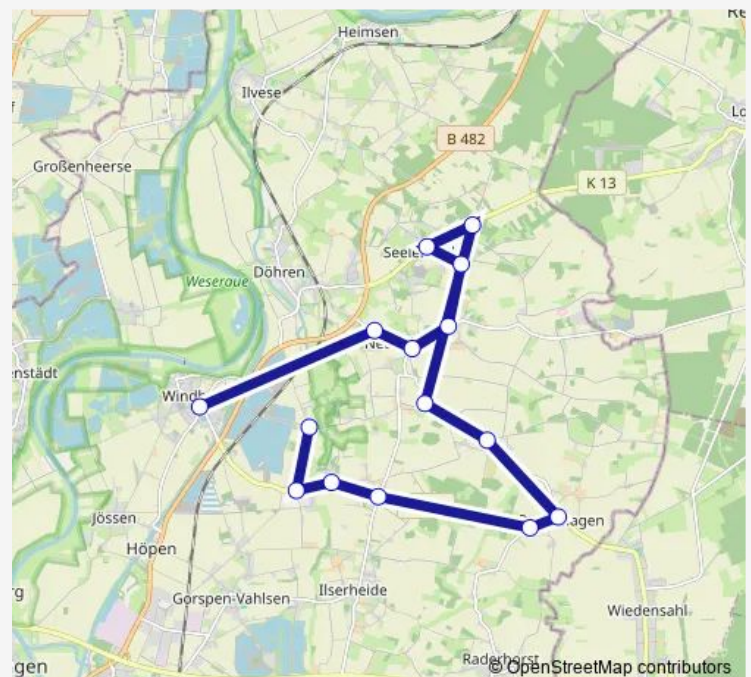

Pe-Ilse, Wulfhäger Weg

Pe-Windheim, Heerstraße

Petershagen, Marktplatz

Route schedule

Pe-Neuenknick, Sieling — Petershagen, Marktplatz

Monday 07:17

Tuesday 07:17

Wednesday 07:17

Thursday 07:17

Friday 07:17

Saturday —

Sunday —

Route info

Direction: Pe-Neuenknick, Sieling

Stops: 15

Trip Duration: 0 hour 43 min

Direction

Pe-Windheim, Heerstraße — Pe-Ilse, Wulfhagen

15 stops

[Open route schedule](#)

Pe-Windheim, Heerstraße

Pe-Neuenknick, Siedlung

Pe-Neuenknick, Schule

Pe-Neuenknick, Lusebrink

Thursday 11:35-13:25

Friday 11:35-13:25

Saturday —

Sunday —

Route info

Direction: Pe-Windheim, Heerstraße

Stops: 15

Trip Duration: 0 hour 27 min