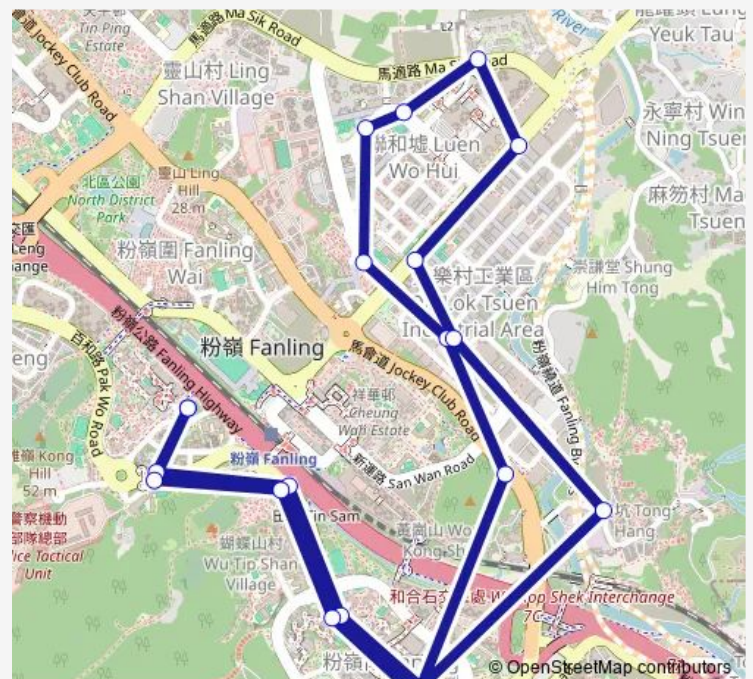

Bus 506 CHI FUK Circuit - Luen WO HUI (Circular)

[Go to website](#)

Direction

CHI FUK Circuit — CHI FUK Circuit

20 stops

[Open route schedule](#)

CHI FUK Circuit

PAK WO Road, Opposite KEI SAN Secondary School|Pak WO Road Opp. KEI SAN Secondary School

LOK YIP Road

Cyber Domaine Block

PAK WO Road Near Flora Plaza

PAK WO Road Near YAN Shing Court

PAK WO Road Near Fung Ying SIN Koon

PAK WO Road Near KEI SAN Secondary School |Pak WO Road, Outside KEI SAN Secondary School

Route schedule

CHI FUK Circuit — CHI FUK Circuit

Monday 06:30-19:00

Tuesday 06:30-19:00

Wednesday 06:30-19:00

Thursday 06:30-19:00

Friday 06:30-19:00

Saturday 06:30-18:30

Sunday 06:30-18:30

Route info

Direction: CHI FUK Circuit

Stops: 20

Trip Duration: 0 hour 23 min

506 — CHI FUK Circuit - Luen WO HUI (Circular)

506 Bus time schedules and route maps are available in an offline PDF at busmaps.com. Use the busmaps.com website to see live bus times, train schedule or subway schedule, and step-by-step directions for all public transit in Tai Po