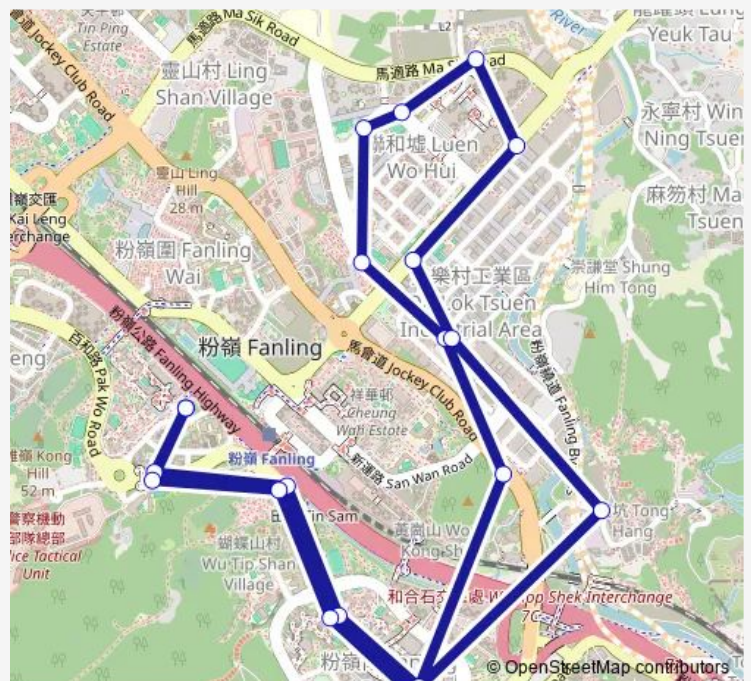

Bus 506 CHI FUK Circuit - Luen WO HUI (Circular)

[Go to website](#)

Direction
 CHI FUK CIRCUIT — CHI FUK CIRCUIT
 20 stops
[Open route schedule](#)

CHI FUK CIRCUIT

PAK WO ROAD, OPPOSITE KEI SAN SECONDARY SCHOOL|PAK WO ROAD OPP. KEI SAN SECONDARY SCHOOL

WO MUK ROAD NEAR FAN LENG LAU ROAD PLAYGROUND

WO MUK ROAD ALLIANCE PRIMARY SCHOOL SHEUNG SHUI

MA SIK ROAD, OPPOSITE BELAIR MONTE|MA SIK ROAD OUTSIDE ONE INNOVALE

SHA TAU KOK ROAD NEAR ON LOK TSUEN

SHA TAU KOK ROAD OPP. LUEN WO HUI PLAYGROUND

LOK YIP ROAD

CYBER DOMAINE BLOCK

PAK WO ROAD NEAR FLORA PLAZA

PAK WO ROAD NEAR YAN SHING COURT

PAK WO ROAD NEAR FUNG YING SIN KOON

Route schedule

CHI FUK CIRCUIT — CHI FUK CIRCUIT

Monday	06:30-19:00
Tuesday	06:30-19:00
Wednesday	06:30-19:00
Thursday	06:30-19:00
Friday	06:30-19:00
Saturday	06:30-18:30
Sunday	06:30-18:30

Route info

Direction: CHI FUK CIRCUIT

Stops: 20

Trip Duration: 0 hour 23 min

506 — CHI FUK Circuit - Luen WO HUI (Circular) **BusMaps**

PAK WO ROAD NEAR KEI SAN SECONDARY SCHOOL
|PAK WO ROAD, OUTSIDE KEI SAN SECONDARY
SCHOOL