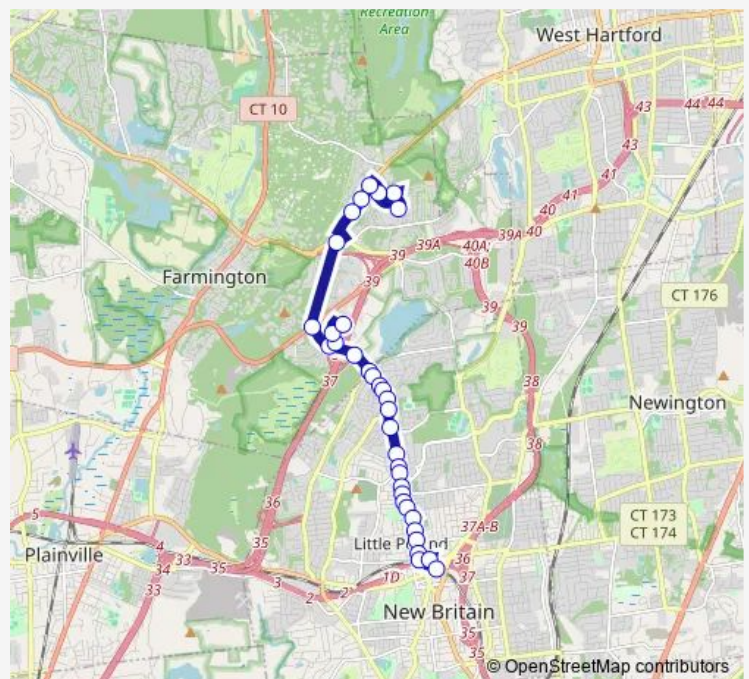

Farmington Ave @ Hutchinson St

Farmington Ave @ Ruth Rd

Farmington Ave @ Mckinley Dr

Farmington Ave @ Governor St

### Route schedule

Uconn Health Blvd @ Academic Way — Ctfastrak Downtown New Britain Station @ Bay N

Monday	05:25-00:25 <sup>+1</sup>
Tuesday	05:25-00:25 <sup>+1</sup>
Wednesday	05:25-00:25 <sup>+1</sup>
Thursday	05:25-00:25 <sup>+1</sup>
Friday	05:25-00:25 <sup>+1</sup>
Saturday	06:25-00:25 <sup>+1</sup>
Sunday	07:25-20:25

### Route info

Direction: Uconn Health Blvd @ Academic Way

Stops: 34

Trip Duration: 0 hour 30 min

506 — Farmington Avenue

Farmington Ave @ Richmond Ave

Farmington Ave @ Osgood Ave

Farmington Ave @ opp Eddy Glover Blvd

## Direction

Ctfastrak Downtown New Britain Station @ Bay N —  
Uconn Health Blvd @ Academic Way

38 stops

[Open route schedule](#)

Ctfastrak Downtown New Britain Station @ Bay N

Myrtle St @ Main St

Washington St @ Auto Zone