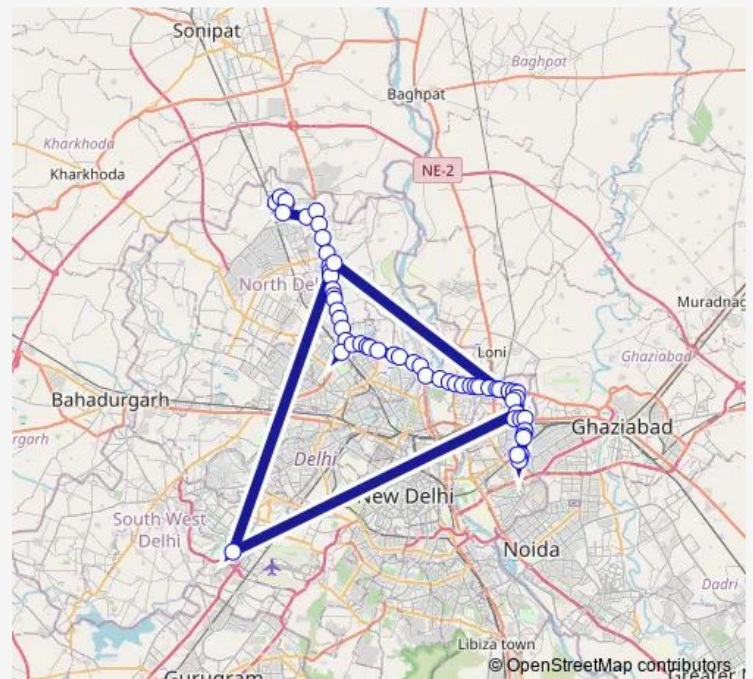

### Route schedule

Sec A-9 Narela — Anand Vihar Isbt Terminal

Monday 15:20-18:45

Tuesday 15:20-18:45

Wednesday 15:20-18:45

Thursday 15:20-18:45

Friday 15:20-18:45

Saturday 15:20-18:45

### Route info

Direction: Sec A-9 Narela

Stops: 59

Trip Duration: 8 hour 4 min

163down

Mukarba Chowk Orr

Bhalaswa Crossing

Jag Jivan Ram Hospital