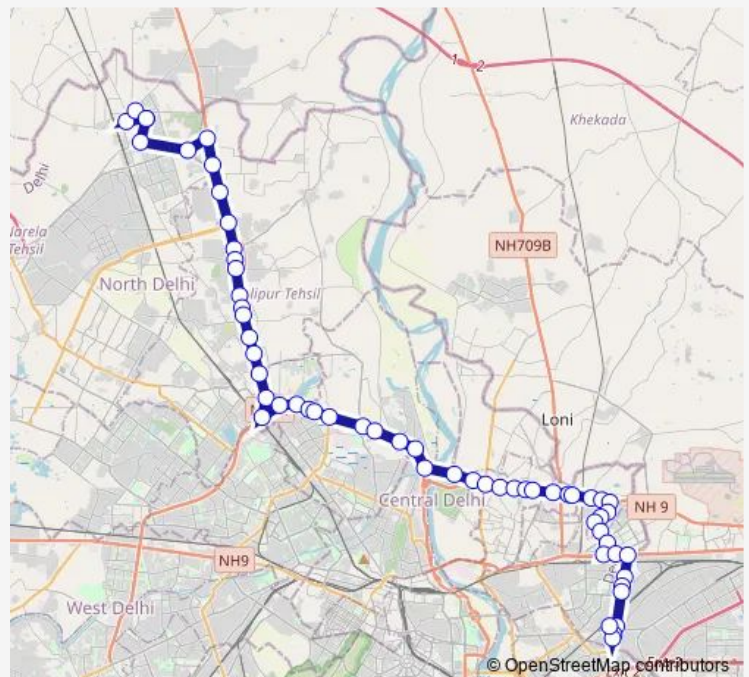

Libas Pur GT Road

Sanjay Gandhi Transport Nagar

GTK Bypass / Mukraba Chowk

Route schedule

Sec A-9 Narela — Anand Vihar Isbt Terminal

Monday 07:20-09:00

Tuesday 07:20-09:00

Wednesday 07:20-09:00

Thursday 07:20-09:00

Friday 07:20-09:00

Saturday 07:20-09:00

Sunday 07:20-09:00

Route info

Direction: Sec A-9 Narela

Stops: 59

Trip Duration: 3 hour 0 min