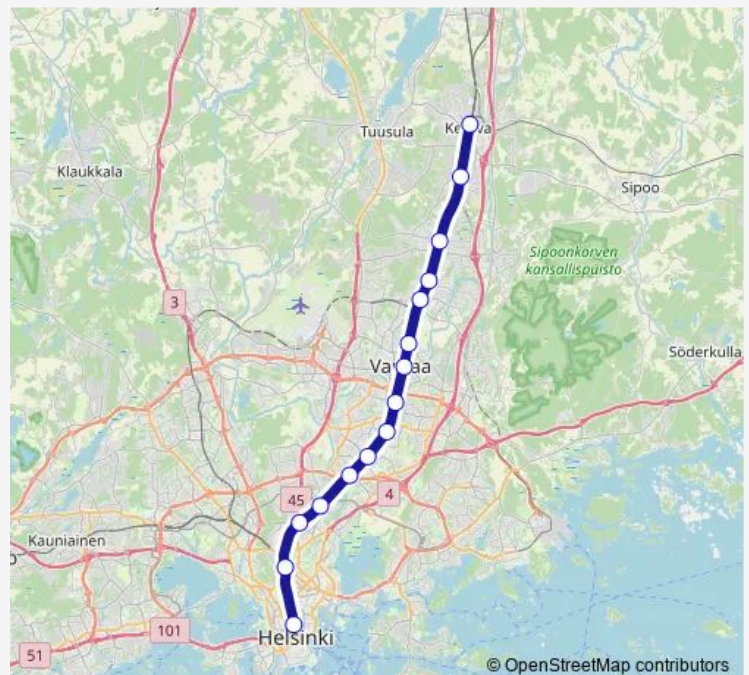

Suburban Railway K Helsinki-Kerava

[Go to website](#)

Direction

Kerava — Helsinki

15 stops

[Open route schedule](#)

Kerava
Savio
Korso
Rekola
Koivukylä
Hiekkaharju
Tikkurila
Puistola
Tapanila
Malmi
Pukinmäki
Oulunkylä
Käpylä
Pasila
Helsinki

Route schedule

Kerava — Helsinki

Monday	04:05-00:35 ⁺¹
Tuesday	04:05-00:35 ⁺¹
Wednesday	04:05-00:35 ⁺¹
Thursday	04:05-00:35 ⁺¹
Friday	04:05-02:05 ⁺¹
Saturday	03:05-02:05 ⁺¹
Sunday	03:05-00:35 ⁺¹

Route info

Direction: Kerava

Stops: 15

Trip Duration: 0 hour 34 min

■ K — Helsinki-Kerava

Direction

Helsinki — Kerava

15 stops

[Open route schedule](#)