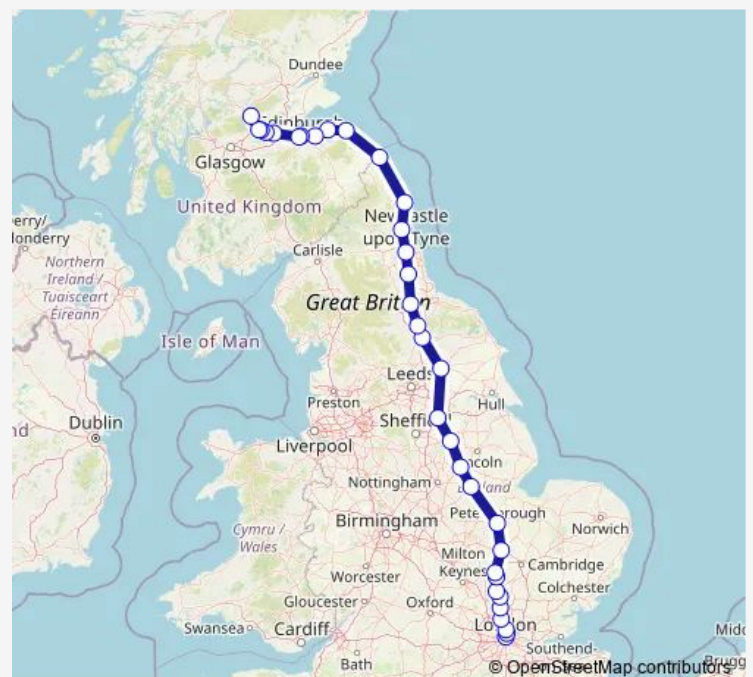

Peterborough

Grantham

Newark North Gate

Retford

Doncaster

York

Thirsk

Northallerton

Darlington

Durham

Newcastle

Route schedule

London Kings Cross — Stirling

Monday 14:55-15:00

Tuesday 14:55-15:00

Wednesday 14:55-15:00

Thursday 14:55-15:00

Friday 14:55-15:00

Saturday —

Sunday —

Route info

Direction: London Kings Cross

Stops: 34

Trip Duration: 5 hour 21 min

■ Gr:Kgx->Stg — GR train service from KGX to Stg

Morpeth

Alnmouth

Berwick-upon-Tweed

Dunbar

Drem

Prestonpans

Edinburgh