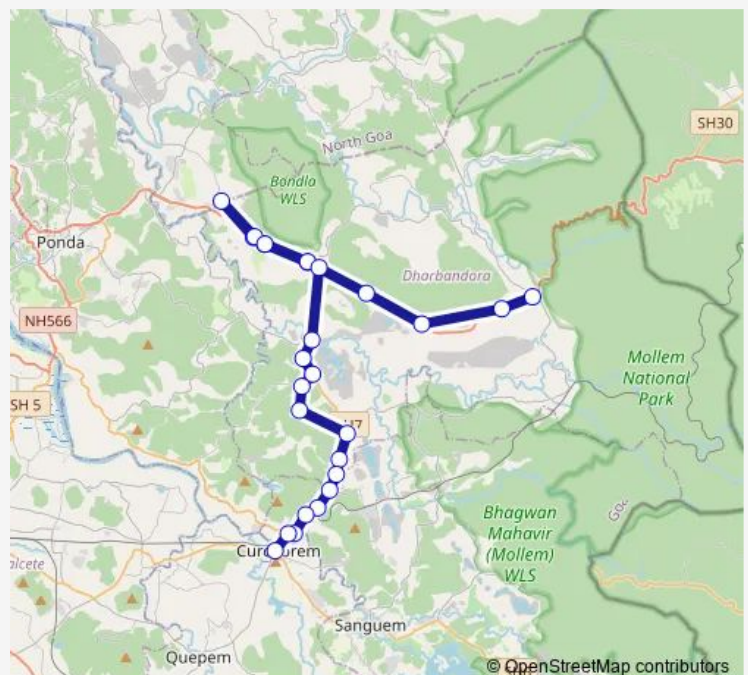

Bus MRG87 Curchorem - Mollem via Dharbandora, Dharbandora

[Go to website](#)

Direction

Mollem — Curchorem - Savordem KTC Bus Stand

26 stops

[Open route schedule](#)

- Mollem
- Dhat Farm
- Suktalem
- Solye
- Dharbandora
- Piliem
- Sanjivani Sugar Factory
- Usgao Tisk
- Sanjivani Sugar Factory
- Piliem
- Dharbandora
- Dhaskund
- Codli Tisk
- Seza Goa
- Dabal panchayat
- Vaagon
- Kirlpal
- Savargal
- Bandoli Petrol Pump
- Bandoli
- Periudak

Route schedule

Mollem — Curchorem - Savordem KTC Bus Stand

Monday	16:30
Tuesday	16:30
Wednesday	16:30
Thursday	16:30
Friday	16:30
Saturday	16:30
Sunday	16:30

Route info

Direction: Mollem

Stops: 26

Trip Duration: 2 hour 15 min

■ MRG87 — Curchorem - Mollem via Dharbandora, Dharbandora

Guddimol

Vodlemol Gandhinagar

Dhade

Sanvordem Tisk

Curchorem - Savordem KTC Bus Stand

MRG87 Bus time schedules and route maps are available in an offline PDF at busmaps.com. Use the busmaps.com website to see live bus times, train schedule or subway schedule, and step-by-step directions for all public transit in Sanvordem