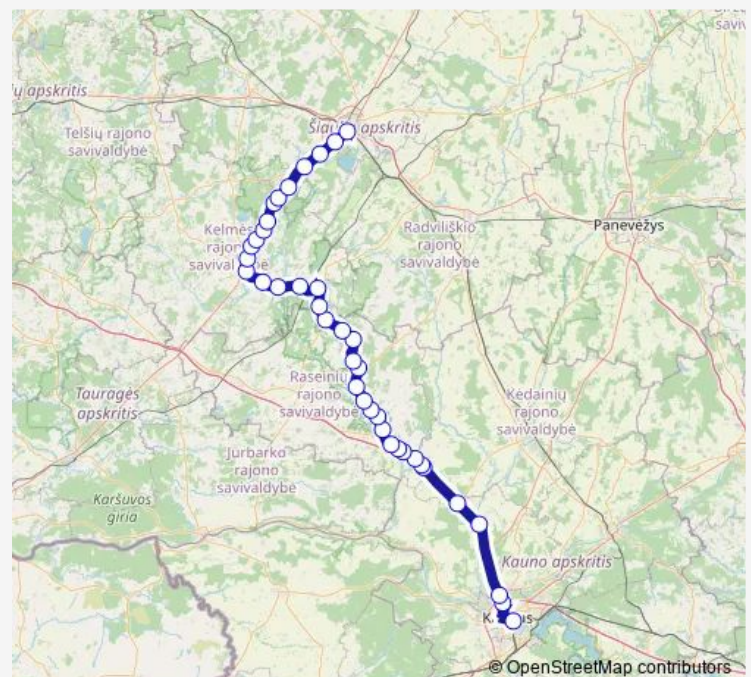

Thursday 09:15

Friday 09:15

Saturday 09:15

Sunday 09:15

Route info

Direction: Kauno autobusų stotis

Stops: 39

Trip Duration: 3 hour 5 min