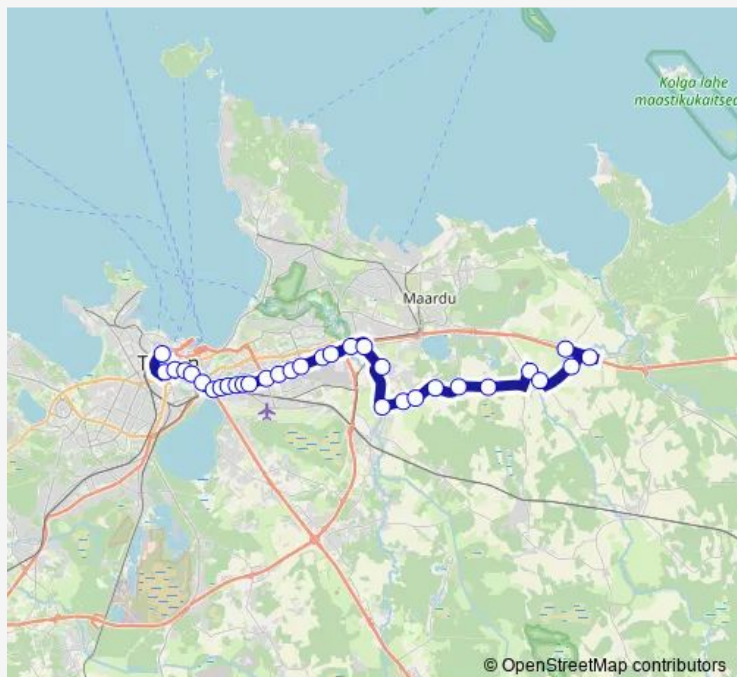

### Route schedule

Balti jaam 5 (train station) — Männisalu

Monday 22:52

Tuesday 22:52

Wednesday 22:52

Thursday 22:52

Friday 22:52

Saturday —

### Route info

Direction: Balti jaam 5 (train station)

Stops: 32

Trip Duration: 0 hour 50 min

Lagedi mõis

Kanala

Saha kabel

Saha