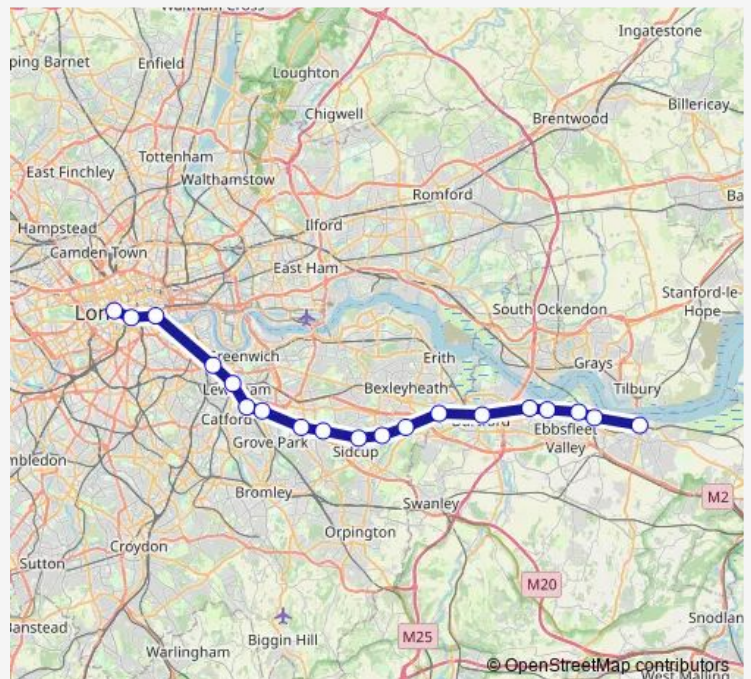

Rail Se:Chx->Grv SE train service from CHX to Grv

[Go to website](#)

Direction

London Charing Cross — Gravesend

14 stops

[Open route schedule](#)

London Charing Cross

London Waterloo East

Greenhithe for Bluewater

Swanscombe

Northfleet

Gravesend

Route schedule

London Charing Cross — Gravesend

Monday 23:50

Tuesday 23:50

Wednesday 23:50

Thursday 23:50

Friday —

Saturday —

Sunday —

Route info

Direction: London Charing Cross

Stops: 14

Trip Duration: 1 hour 5 min

■ Se:Chx->Grv — SE train service from CHX to Grv

Direction

London Charing Cross — Gravesend

19 stops

[Open route schedule](#)

London Charing Cross

London Waterloo East