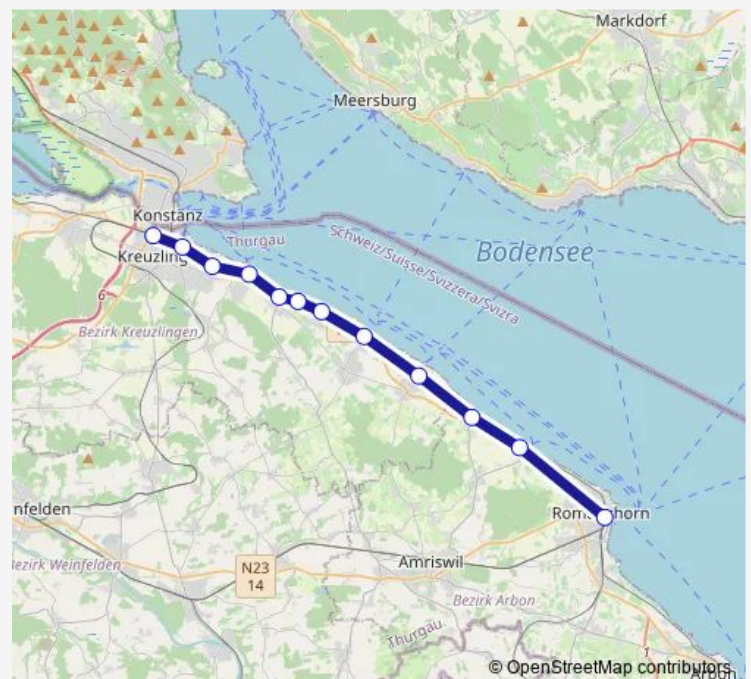

Altnau

Landschlacht

Münsterlingen Spital

Münsterlingen-Scherzingen

Bottighofen

Kurzrickenbach Seepark

Kreuzlingen Hafen

Kreuzlingen

### Route schedule

Romanshorn — Kreuzlingen

Monday	—
Tuesday	—
Wednesday	—
Thursday	—
Friday	—
Saturday	—
Sunday	01:32-02:32

### Route info

Direction: Romanshorn

Stops: 12

Trip Duration: 0 hour 24 min

■ Sn71