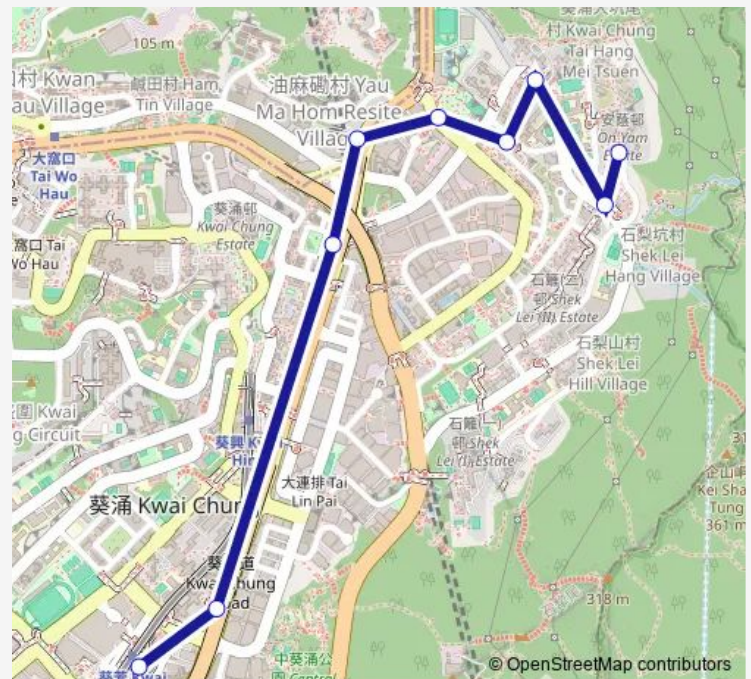

Monday 05:50-23:40

Tuesday 05:50-23:40

Wednesday 05:50-23:40

Thursday 05:50-23:40

Friday 05:50-23:40

Saturday 05:50-23:28

Sunday 05:50-23:40

Route info

Direction: [Kmb] Kwai Fong Station BUS Terminus[Lwb] Kwai Fong Station BUS Terminus

Stops: 9

Trip Duration: 0 hour 20 min

■ 235M — Kwai Chung (ON YAM Estate) - Kwai Fong Station

Direction

[Kmb] ON YAM BUS Terminus — [Kmb] Kwai Fong Station
BUS Terminus[[Lwb] Kwai Fong Station BUS Terminus

10 stops

[Open route schedule](#)

[Kmb] ON YAM BUS Terminus

[Kmb] Shek Foon House Shek PAI Street[[Lwb] Shek Foon
House Shek PAI Street

[Kmb] JU Ching CHU Sec. Sch. [[Lwb] JU Ching CHU Sec.
Sch.

[Kmb] Shek YAM East Estate[[Lwb] Shek YAM East Estate