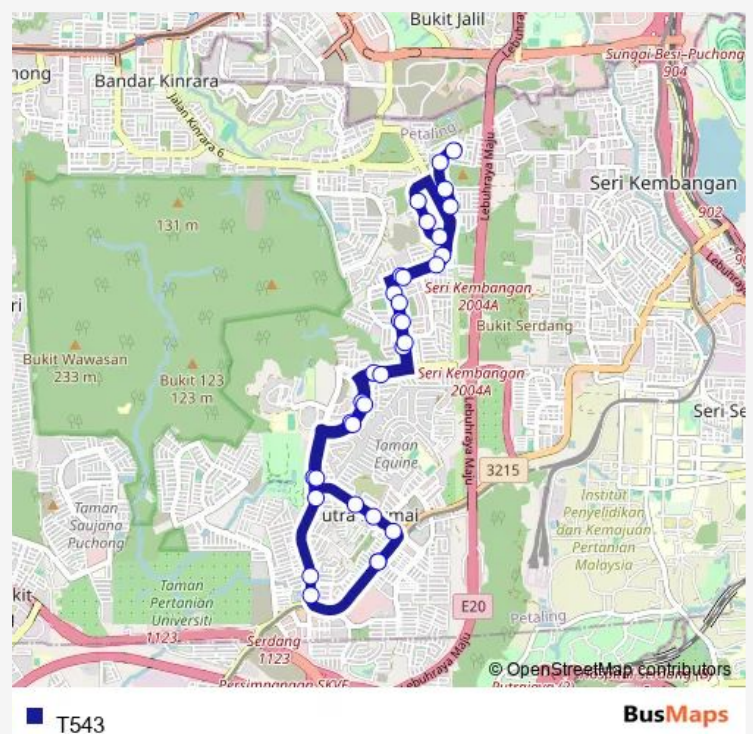

Surau Nurul Iman PUJ 9

Perumahan PUJ 9/1

Perumahan PUJ 2

Route schedule

MRT Taman Equine Pintu B — MRT Taman Equine Pintu B

Monday 06:00-23:30

Tuesday 06:00-23:30

Wednesday 06:00-23:30

Thursday 06:00-23:30

Friday 06:00-23:30

Saturday 06:00-23:30

Sunday 06:00-23:30

Route info

Direction: MRT Taman Equine Pintu B

Stops: 33

Trip Duration: 0 hour 45 min