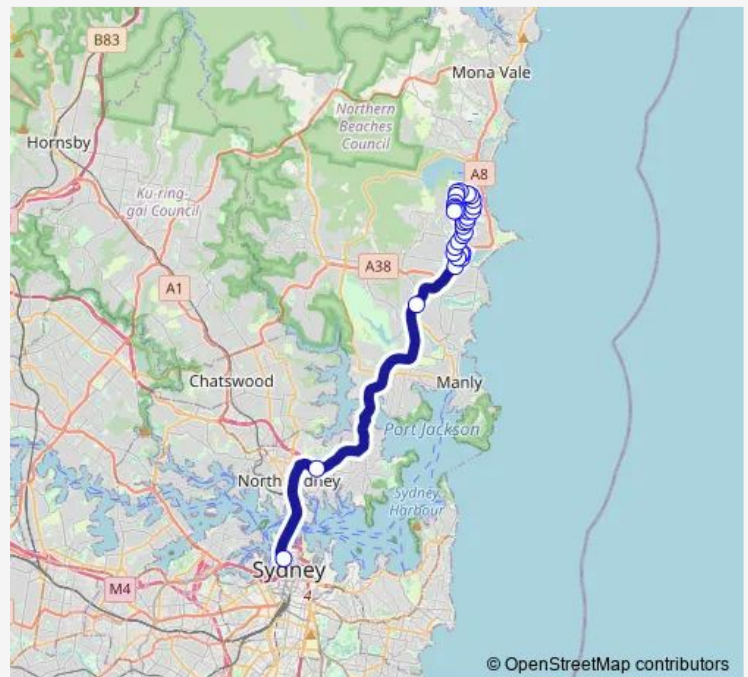

Plateau Rd Opp Collaroy Plateau Public School

Aubreen St At Telopea St

Telopea St At Hilma St

Hilma St At Edgecliffe Bvd

Route schedule

Wynyard Station, Carrington St, Stand C — Hall Av Before Heather St

Monday 15:42-20:12

Tuesday 15:42-20:12

Wednesday 15:42-20:12

Thursday 15:42-20:12

Friday 15:42-20:12

Saturday —

Sunday —

Route info

Direction: Wynyard Station, Carrington St, Stand C

Stops: 31

Trip Duration: 0 hour 54 min

E80 — Prepay-Only - Collaroy Plateau to City Wynyard (Express Service) **BusMaps**

Edgecliffe Bvd At Acacia St

Edgecliffe Bvd At Aubreen St

Edgecliffe Bvd At Blandford St

Direction: Hall Av Before Heather St

Stops: 27

Trip Duration: 0 hour 58 min

Neutral Bay Junction, Military Rd, Stand D

Neutral Bay Junction, Military Rd, Stand A

Wynyard Station, York St, Stand M

E80 Bus time schedules and route maps are available in an offline PDF at busmaps.com. Use the busmaps.com website to see live bus times, train schedule or subway schedule, and step-by-step directions for all public transit in Sydney