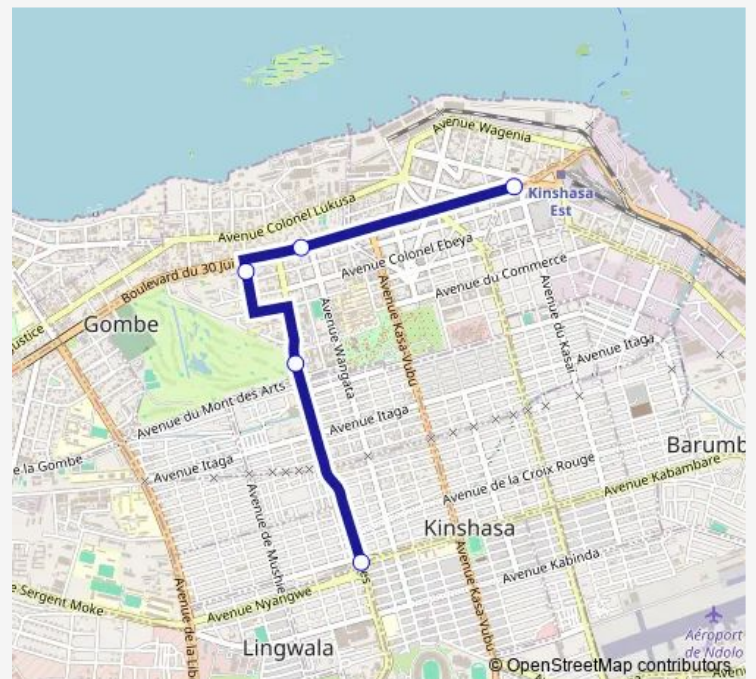

Thursday 17:03

Friday 17:03

Saturday —

Sunday —

Route info

Direction: Unknown

Stops: 5

Trip Duration: 0 hour 11 min

■ Gombe Ville_ TO _ Huilerie

Direction

Unknown — Unknown

5 stops

[Open route schedule](#)

Unknown

Unknown

sabena

ogefrem

Unknown

Route schedule

Unknown — Unknown

Monday	15:54
Tuesday	15:54
Wednesday	15:54
Thursday	15:54
Friday	15:54
Saturday	—
Sunday	—

Route info

Direction: Unknown

Stops: 5