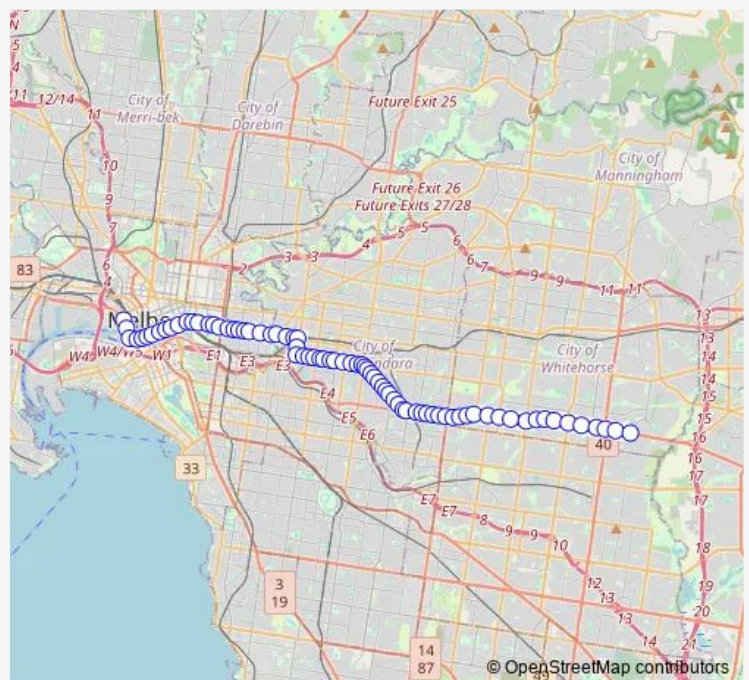

Tram 75 Central Pier Docklands - Vermont South

[Go to website](#)

Direction

40-Camberwell Junction/Riversdale Rd (Hawthorn East)
 — 75-Vermont South Shopping Centre/Burwood Hwy
 (Vermont South)

36 stops

[Open route schedule](#)

Route schedule

40-Camberwell Junction/Riversdale Rd (Hawthorn East)
 — 75-Vermont South Shopping Centre/Burwood Hwy
 (Vermont South)

Monday	04:18-07:48
Tuesday	04:18-07:48
Wednesday	04:15-11:15
Thursday	04:15-07:48
Friday	04:15-06:12
Saturday	04:15-06:12
Sunday	04:26-11:15

Route info

Direction: 40-Camberwell Junction/Riversdale Rd
 (Hawthorn East)

Stops: 36

Trip Duration: 0 hour 23 min

75 — Central Pier Docklands - Vermont South

60-Roslyn St/Burwood Hwy (Burwood)

61-Presbyterian Ladies College/Burwood Hwy (Burwood)

62-Elgar Rd/Burwood Hwy (Burwood)

63-Deakin University/Burwood Hwy (Burwood)

64-Station St/Burwood Hwy (Burwood)

65-Starling St/Burwood Hwy (Burwood)

66-Middleborough Rd/Burwood Hwy (Burwood)

67-Old Burwood Rd/Burwood Hwy (Burwood East)