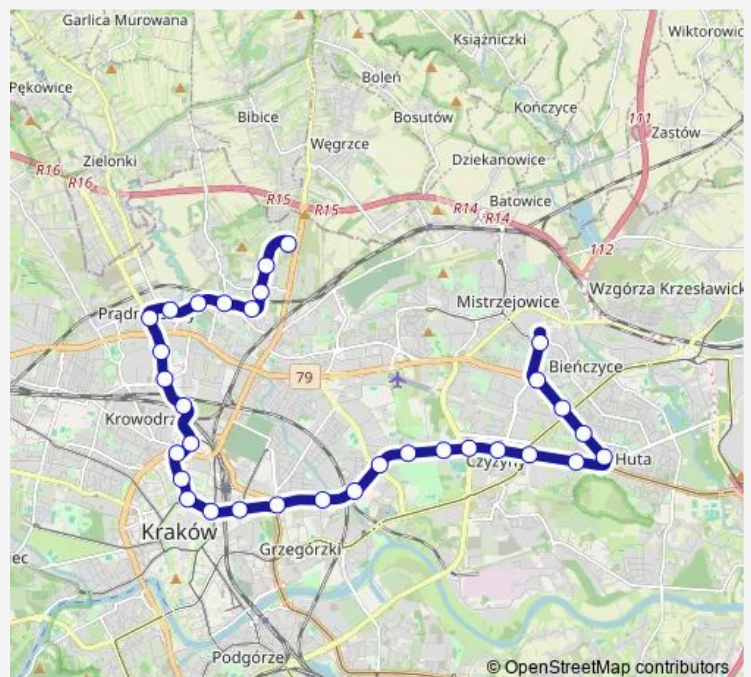

Cystersów

Białucha

Tauron Arena Kraków Wieczysta

Route schedule

Górka Narodowa P+R — Rondo Hipokratesa

Monday 05:13-17:55

Tuesday 05:13-17:55

Wednesday 05:13-17:55

Thursday 05:13-17:55

Friday 05:13-17:55

Saturday —

Sunday —

Route info

Direction: Górka Narodowa P+R

Stops: 32

Trip Duration: 0 hour 52 min

Sunday —

Route info

Direction: Elektromontaż

Stops: 6

Trip Duration: 0 hour 8 min

Direction

undefined — undefined

0 stops