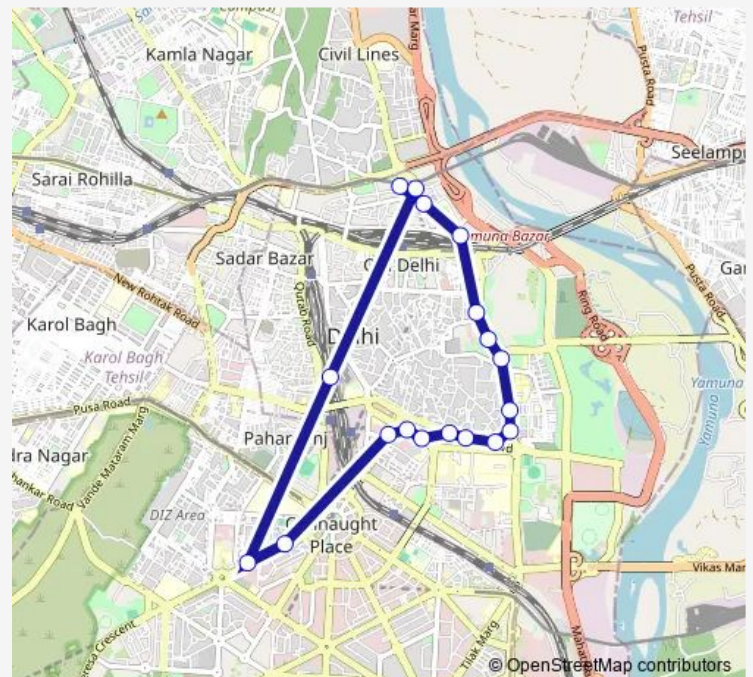

Bus 216down

[Go to website](#)

Direction

Laxminarain Temple — Isbt Kashmere Gate Terminal

18 stops

[Open route schedule](#)

Laxminarain Temple

Kali Bari (R.K. Asharm Xing)

Golcha Cinema

Darya Ganj

Subhash Park

Jama Masjid

Red Fort

Gpo

Guru Govind Singh University (Kashmere Gate)

Isbt Kashmere Gate Terminal

Route schedule

Laxminarain Temple — Isbt Kashmere Gate Terminal

Monday 05:57-20:51

Tuesday 05:57-20:51

Wednesday 05:57-20:51

Thursday 05:57-20:51

Friday 05:57-20:51

Saturday 05:57-20:51

Sunday 05:57-20:51

Route info

Direction: Laxminarain Temple

Stops: 18

Trip Duration: 0 hour 46 min

216down

BusMaps

216down Bus time schedules and route maps are available in an offline PDF at busmaps.com. Use the busmaps.com website to see live bus times, train schedule or subway schedule, and step-by-step directions for all public transit in Delhi