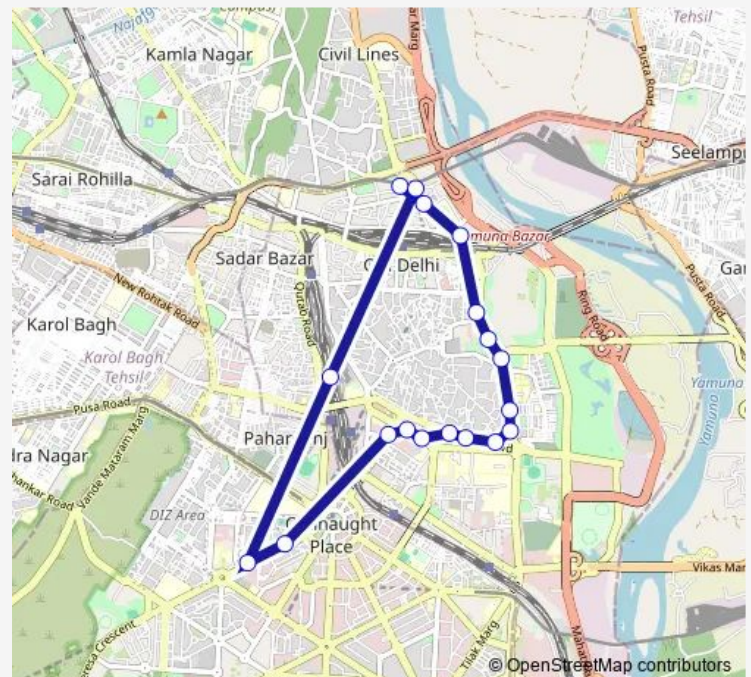

Bus 216down

[Go to website](#)

Direction

Laxminarain Temple — Isbt Kashmere Gate Terminal

18 stops

[Open route schedule](#)

Laxminarain Temple

Kali Bari (R.K. Asharm Xing)

Golcha Cinema

Darya Ganj

Subhash Park

Jama Masjid

Red Fort

Gpo

Guru Govind Singh University (Kashmere Gate)

Isbt Kashmere Gate Terminal

Route schedule

Laxminarain Temple — Isbt Kashmere Gate Terminal

Monday 05:57-20:51

Tuesday 05:57-20:51

Wednesday 05:57-20:51

Thursday 05:57-20:51

Friday 05:57-20:51

Saturday 05:57-20:51

Sunday 05:57-20:51

Route info

Direction: Laxminarain Temple

Stops: 18

Trip Duration: 0 hour 46 min

216down

BusMaps

216down Bus time schedules and route maps are available in an offline PDF at busmaps.com. Use the busmaps.com website to see live bus times, train schedule or subway schedule, and step-by-step directions for all public transit in Delhi