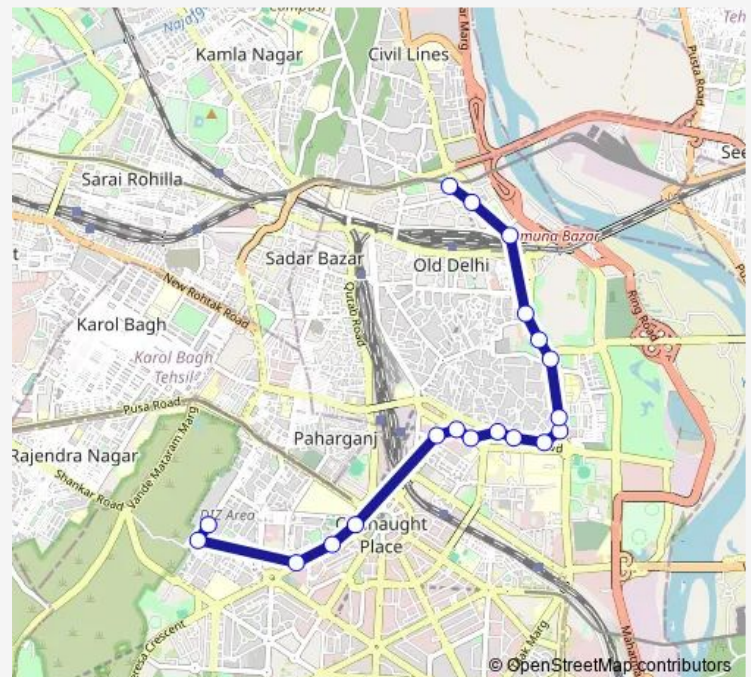

Isbt Kashmere Gate Terminal

Route schedule

Laxmi Narayan Mandir — Isbt Kashmere Gate Terminal

Monday 06:05-22:35

Tuesday 06:05-22:35

Wednesday 06:05-22:35

Thursday 06:05-22:35

Friday 06:05-22:35

Saturday 06:05-22:35

Sunday 06:05-22:35

Route info

Direction: Laxmi Narayan Mandir

Stops: 19

Trip Duration: 0 hour 33 min

216down

BusMaps