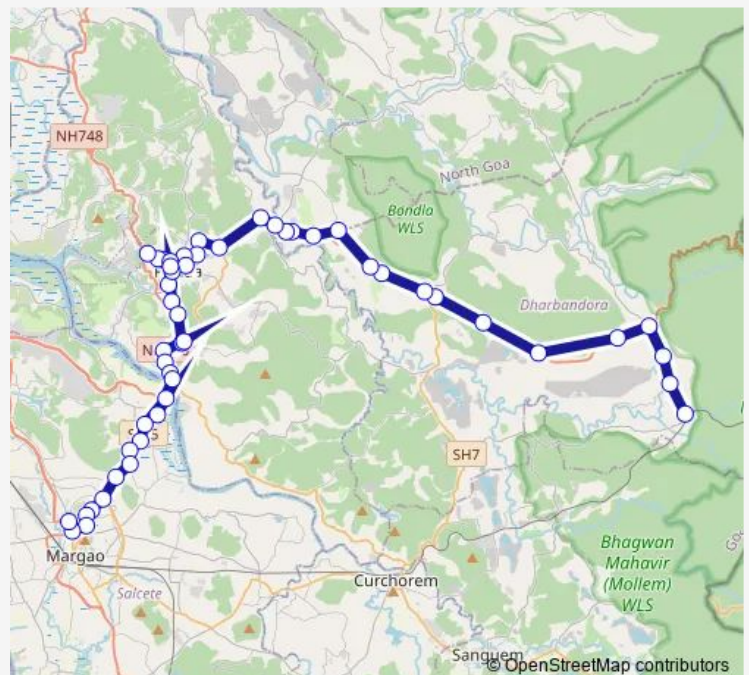

Bus MRG148 Margao - Collem via Ponda

[Go to website](#)

Direction

Collem — Margao KTC Bus Stand

50 stops

[Open route schedule](#)

- Collem
- Metwada
- Navavada
- Mollem
- Dhat Farm
- Suktalem
- Dhaskund
- Solye
- Dharbandora
- Piliem
- Sanjivani Sugar Factory
- Usgao Tisk
- M.R.F.
- Nestle
- Holy Cross
- Chowgule Workshop
- Khandepar
- Curti
- Goa Dairy, Curti
- Upper Bazar
- Curti-Savitri Hall

Route schedule

Collem — Margao KTC Bus Stand

Monday	08:00
Tuesday	08:00
Wednesday	08:00
Thursday	08:00
Friday	08:00
Saturday	08:00
Sunday	08:00

Route info

Direction: Collem

Stops: 50

Trip Duration: 2 hour 0 min