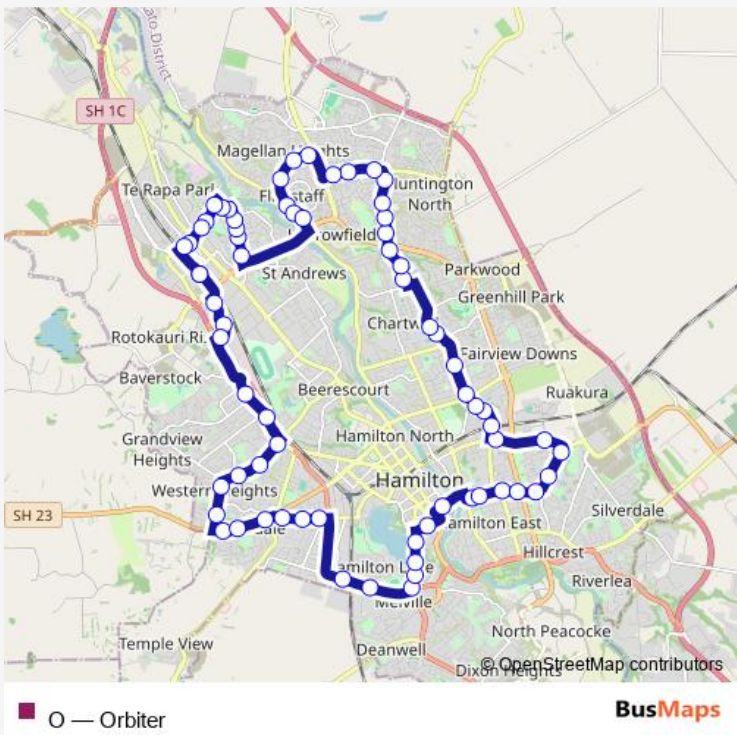

Direction
 Hbhs (Front of bus stop) — Rotokauri Transport Hub (Platform 4)

38 stops

[Open route schedule](#)

- Hbhs (Front of bus stop)
- Peachgrove Rd (Opp Intermediate School)
- 127 Peachgrove Rd
- Opp 164 Peachgrove Rd (Rail Crossing)
- 199 Peachgrove Rd (opp Southwell School)
- 211 Peachgrove Rd
- 255 Peachgrove Rd
- 359 Peachgrove Rd
- Opp 32 Hukanui Rd
- 77 Hukanui Rd (ST. Pauls Collegiate)
- Lynden Court West D
- 249 Hukanui Rd (opp Hukanui Primary School)
- 299 Hukanui Rd
- 343 Hukanui Rd
- 371 Hukanui Rd
- 403 Hukanui Rd
- Opp 452 Hukanui Rd (Countdown)
- 185 Thomas Rd (Villas Deste)
- Opp 228 Thomas Rd (Grosvenor Park)
- Opp 258 Thomas Rd
- 114 Discovery Dr

Route schedule
 Hbhs (Front of bus stop) — Rotokauri Transport Hub (Platform 4)

Monday	15:25
Tuesday	15:25
Wednesday	15:25
Thursday	15:25
Friday	15:25
Saturday	—
Sunday	—

Route info

Direction: Hbhs (Front of bus stop)

Stops: 38

Trip Duration: 1 hour 10 min

Opp 91 Discovery Dr (Discovery Park)

44 Discovery Dr

1174 River Rd (opp Alandale Retirement Village)

1158 River Rd (Flagstaff Shops)

1126 River Rd

Pukete Rd (opp Cullimore St)