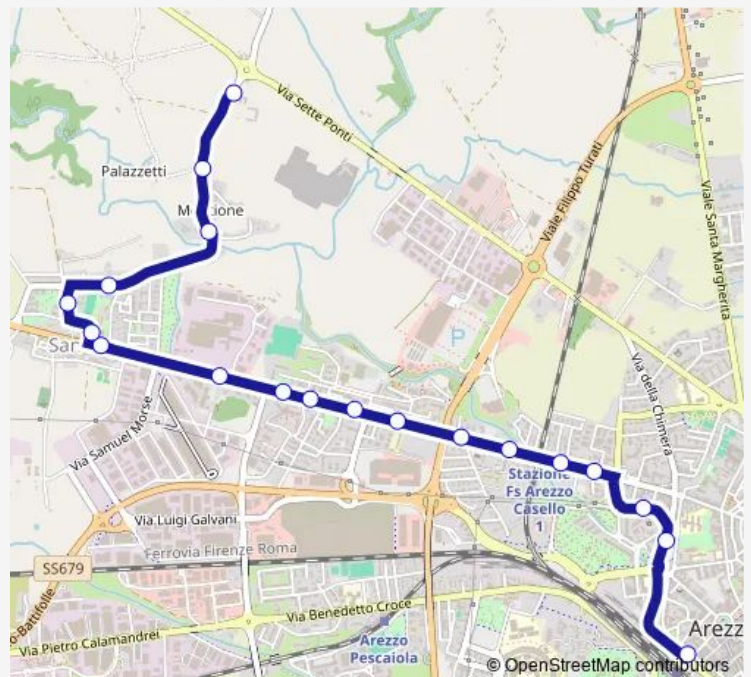

Friday 06:36-19:56

Saturday 06:36-19:56

Sunday 09:37-18:37

Route info

Direction: Sc Montione 208

Stops: 22

Trip Duration: 0 hour 18 min

O — Montione-S.Leo-Via Fiorentina-Stazione