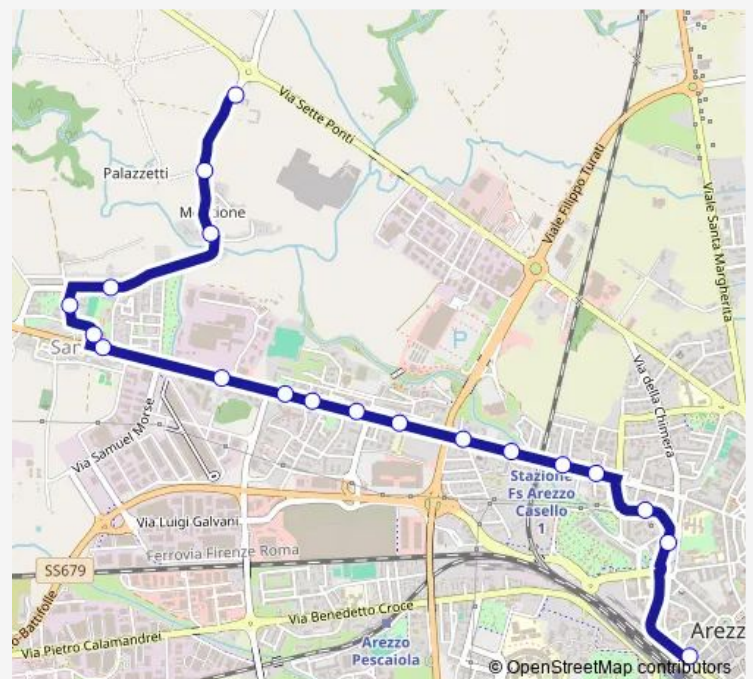

V. Fiorentina 261 Ang V Ubertini

V. Fiorentina 201 Ang Spallanzani

V. Fiorentina 175 - Campo Scuola

V. Fiorentina - Orciolaia

V. Fiorentina 17 Opp Distributore Agip

V. Perennio 93/E Dopo Pass. Livello

Via Perennio Opp Via Genova

Via Monte Cervino 14

Via B.Rossellino Dir. G.Monaco

Via Petrarca 51

Arezzo G.Monaco (Lato Inail)

Route schedule

Sc Montione 208 — Stazione Fs Lato Via Pdf

Monday	06:36-19:56
Tuesday	06:36-19:56
Wednesday	06:36-19:56
Thursday	06:36-19:56
Friday	06:36-19:56
Saturday	06:36-19:56
Sunday	09:37-18:37

Route info

Direction: Sc Montione 208

Stops: 22

Trip Duration: 0 hour 18 min

O — Montione-S.Leo-Via Fiorentina-Stazione

Direction

Stazione Fs Lato Via Pdf — Sc Montione 208

19 stops

Tuesday 06:55-20:15

Wednesday 06:55-20:15

Thursday 06:55-20:15

Friday 06:55-20:15

Saturday 06:55-20:15

Sunday 09:10-19:40

Route info

Direction: Stazione Fs Lato Via Pdf