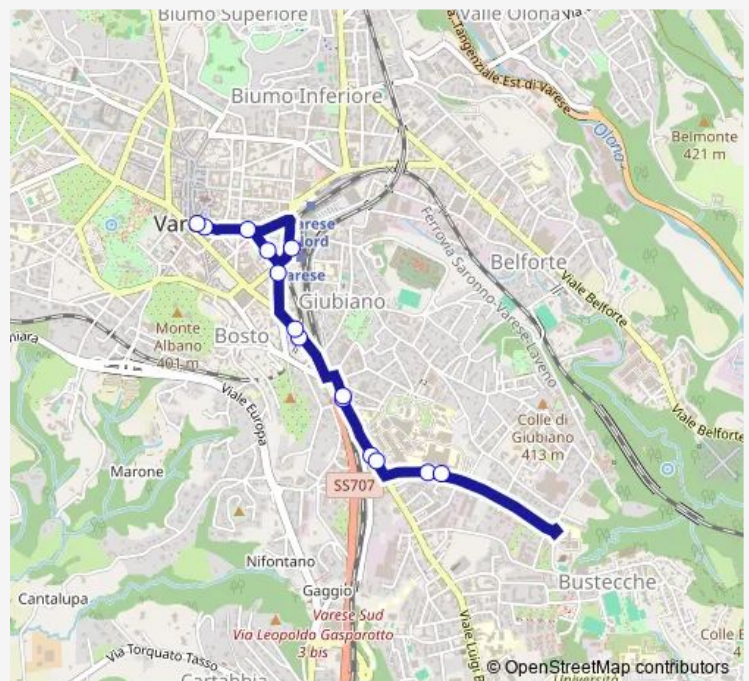

Varese, Trieste,Stazione Fs

Varese, V. Veneto 9

Varese, Moro fr. Inps

Route schedule

Varese, Moro/S.Giuseppe,Inps — Varese, Moro fr. Inps

Monday 08:50-18:35

Tuesday 08:50-18:35

Wednesday 08:50-18:35

Thursday 08:50-18:35

Friday 08:50-18:35

Saturday 08:50-18:35

Sunday —

Route info

Direction: Varese, Moro/S.Giuseppe,Inps

Stops: 14

Trip Duration: 0 hour 35 min

■ O — P.zza Trieste - Ospedale Circolo

O Bus time schedules and route maps are available in an offline PDF at busmaps.com. Use the busmaps.com website to see live bus times, train schedule or subway schedule, and step-by-step directions for all public transit in Varese