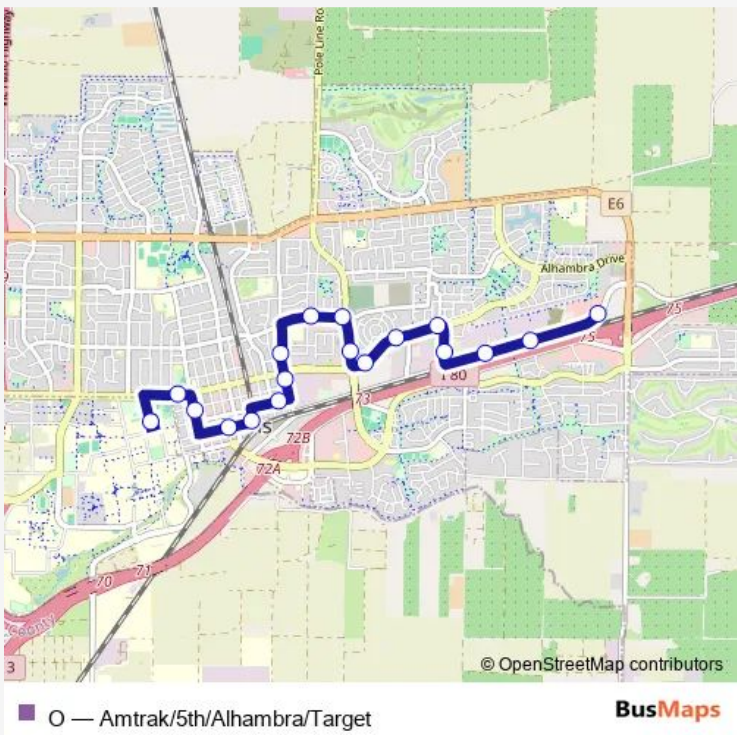

Bus O Amtrak/5th/Alhambra/Target

[Go to website](#)

Direction
 2nd St. & Target (Wb) — Memorial Union & Main Island (Nb)
 18 stops
[Open route schedule](#)

- 2nd St. & Target (Wb)
- 2nd St. & Faraday Avenue (Wb)
- 2nd Street & Cousteau Place (Wb)
- Pena & 2nd St. (Nb)
- 5th St & San Rafael St (Wb)
- 5th St & Cantrill/Greystone (Wb)
- 5th St & Post Office / Pole Line Rd (Wb)
- Pole Line & S Diameter Drive (Nb)
- East 8th Street & Pole Line Road (Wb)
- 8th St & Chestnut Lane/Grocery Outlet (Wb)
- L Street & Duke (Sb)
- L St & 425 (Sb)
- 3rd St & K St (Wb)
- H St & 2nd St / Amtrak (Sb)
- 2nd St & E St / Downtown (Wb)
- B St & 4th St / Central Park (Nb)
- Russell Blvd & A Street/City Hall (Wb)
- Memorial Union & Main Island (Nb)

Route schedule
 2nd St. & Target (Wb) — Memorial Union & Main Island (Nb)

Monday	07:15-18:30
Tuesday	07:15-18:30
Wednesday	07:15-18:30
Thursday	07:15-18:30
Friday	07:15-18:30
Saturday	09:20-18:30
Sunday	09:20-18:30

Route info
 Direction: 2nd St. & Target (Wb)
 Stops: 18
 Trip Duration: 0 hour 30 min

Direction

Memorial Union & Main Island (Nb) — 2nd St. & Target (Wb)

21 stops

[Open route schedule](#)

Memorial Union & Main Island (Nb)

Monday 06:55-18:10

Tuesday 06:55-18:10

Wednesday 06:55-18:10

Thursday 06:55-18:10

Friday 06:55-18:10

Saturday 09:00-18:10

Sunday 09:00-18:10

Route info