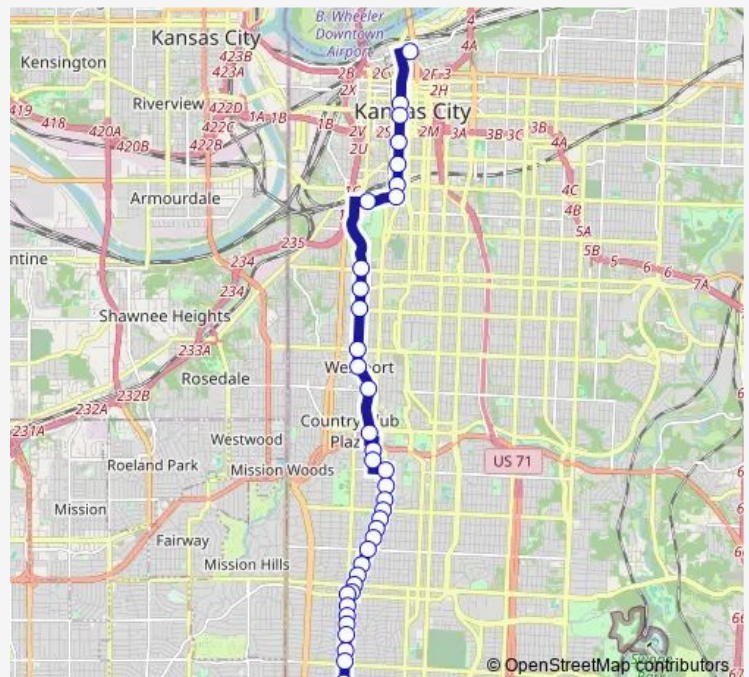

ON Main AT 50th Sb

ON Brookside AT 51st Sb

ON Brookside AT 52nd Sb

ON Brookside AT 54th Sb

ON Brookside AT 55th Sb

**Route schedule**

3rd At Locust — ON Broadway AT 74th Terr Sb

Monday 04:45-00:05<sup>+1</sup>

Tuesday 04:45-00:05<sup>+1</sup>

Wednesday 04:45-00:05<sup>+1</sup>

Thursday 04:45-00:05<sup>+1</sup>

Friday 04:45-00:05<sup>+1</sup>

Saturday 04:20-24:00

Sunday 04:30-24:00

**Route info**

Direction: 3rd At Locust

Stops: 38

Trip Duration: 0 hour 39 min

■ MMAX — Main Max

ON Brookside AT 56th Sb

ON Brookside AT 57th Sb

ON Brookside AT 58th Sb

ON Brookside AT 59th Sb

ON Brookside AT 61st Sb

ON Wornall AT 70th Sb

ON Wornall AT Gregory Southbound

ON Wornall AT 73rd ST Sb

ON Broadway AT 74th Terr Sb

**Direction**

ON Broadway AT 74th Terr Sb — 3rd At Locust

44 stops

[Open route schedule](#)