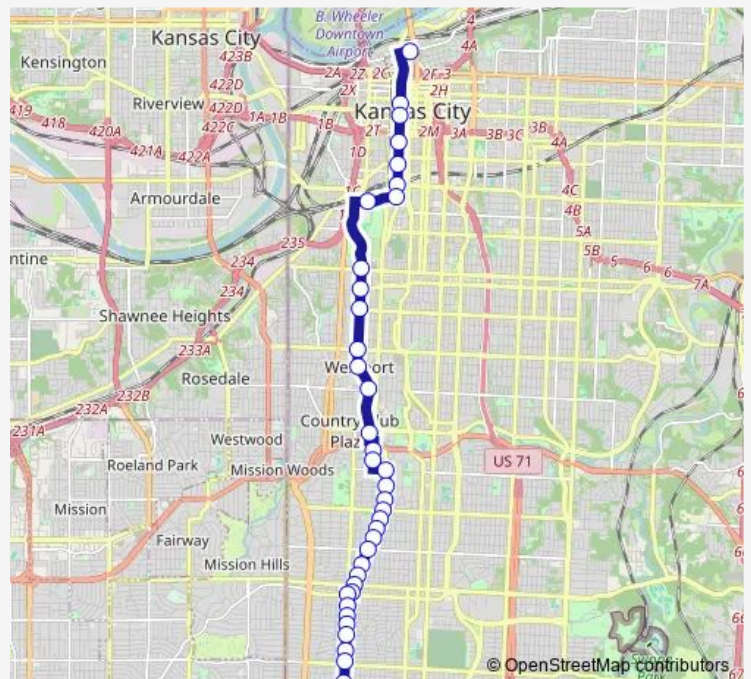

[Go to website](#)

**Direction**  
 3rd At Locust — ON Broadway AT 74th Terr Sb  
 38 stops  
[Open route schedule](#)

- 3rd At Locust
- ON Grand AT 11th Southbound Nearside
- ON Grand AT 12th Southbound
- ON Grand AT 16th Southbound Farside
- ON Grand AT 19th Southbound Farside
- ON Grand AT 22nd Southbound
- ON Grand AT Pershing Southbound
- ON Pershing AT Broadway Westbound Nearside
- ON Broadway AT 31st Southbound
- ON Broadway AT Linwood Southbound
- ON Broadway AT Armour Southbound
- ON Broadway AT 39th Southbound
- ON Broadway AT Westport Southbound
- ON Broadway AT 43rd Southbound
- ON JC Nichols Pkwy AT 47th ST Sb
- ON Main AT 49th Sb
- ON Main AT 50th Sb
- ON Brookside AT 51st Sb
- ON Brookside AT 52nd Sb
- ON Brookside AT 54th Sb
- ON Brookside AT 55th Sb

Route schedule

3rd At Locust — ON Broadway AT 74th Terr Sb

Monday	04:45-00:05 <sup>+1</sup>
Tuesday	04:45-00:05 <sup>+1</sup>
Wednesday	04:45-00:05 <sup>+1</sup>
Thursday	04:45-00:05 <sup>+1</sup>
Friday	04:45-00:05 <sup>+1</sup>
Saturday	04:20-24:00
Sunday	04:30-24:00

Route info

Direction: 3rd At Locust

Stops: 38

Trip Duration: 0 hour 42 min

Mmax — Main Max

ON Brookside AT 56th Sb

ON Brookside AT 57th Sb

ON Brookside AT 58th Sb

ON Brookside AT 59th Sb

ON Brookside AT 61st Sb

ON Brookside AT 62nd ST Sb

ON Brookside AT 63rd Sb

ON Brookside AT Meyer Sb

ON Wornall AT Meyer Sb

ON Wornall AT 65th Sb

ON Wornall AT 66th Terrace Sb