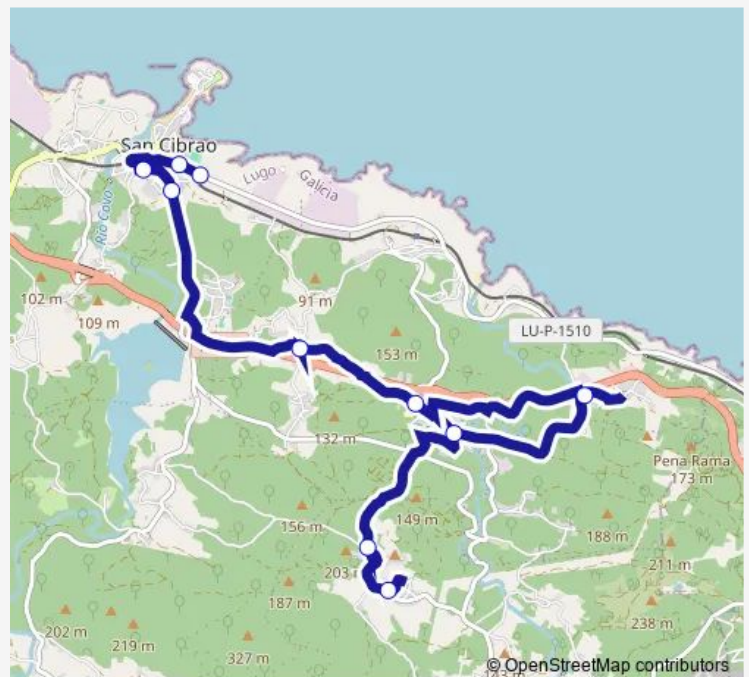

Monday 14:30-18:20

Tuesday 14:30

Wednesday 14:30

Thursday 14:30

Friday 14:30

Saturday —

Sunday —

Route info

Direction: IES Marqués DE Sargadelos

Stops: 10

Trip Duration: 0 hour 20 min

Direction

Senra — IES Marqués DE Sargadelos

10 stops

[Open route schedule](#)

Senra

IES Marqués DE Sargadelos

Route schedule

Senra — IES Marqués DE Sargadelos

Monday	08:25-15:40
Tuesday	08:25
Wednesday	08:25
Thursday	08:25
Friday	08:25
Saturday	—
Sunday	—

Route info

Direction: Senra

Stops: 10