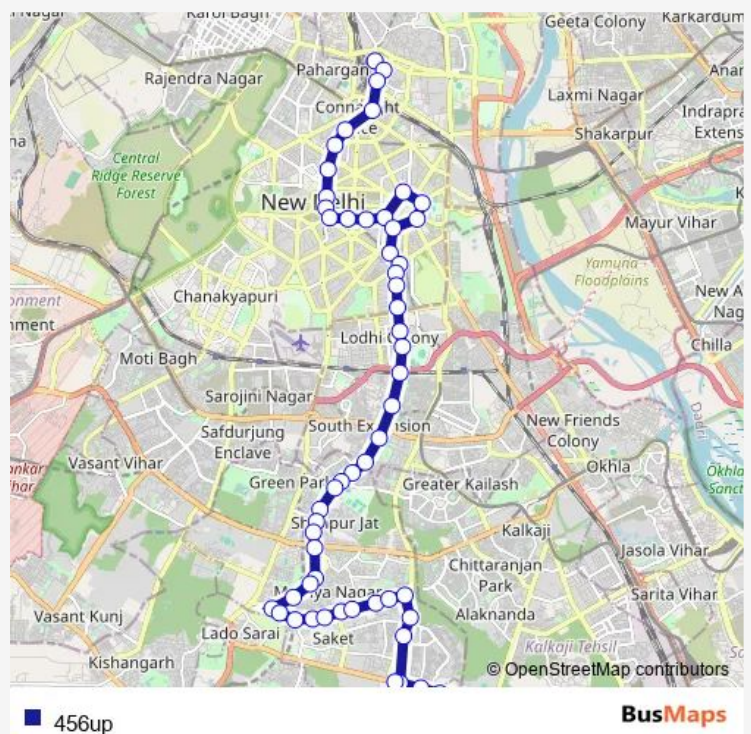

Thursday 05:08-20:43

Friday 05:08-20:43

Saturday 05:08-20:43

Sunday 05:08-20:43

Route info

Direction: New Delhi Railway Station Gate 2

Stops: 56

Trip Duration: 1 hour 39 min