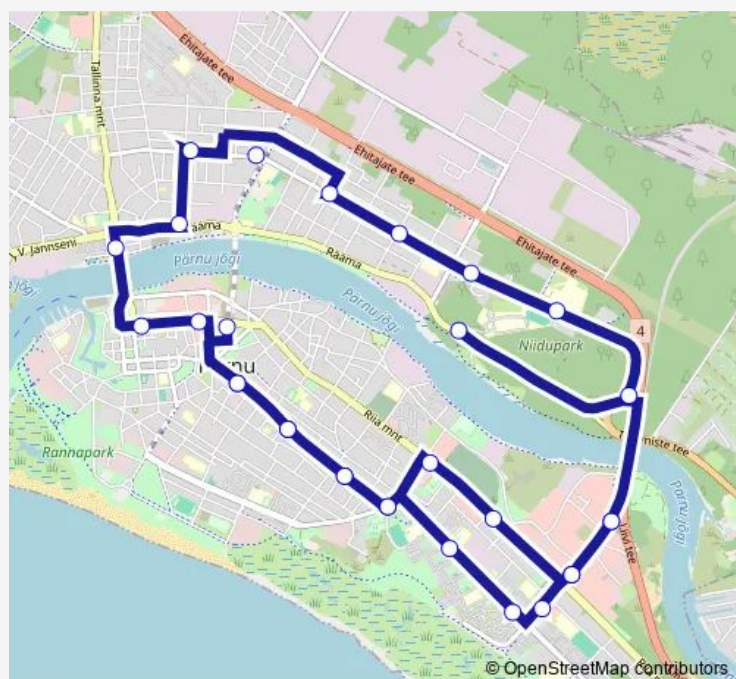

### Route schedule

Vabaduse park — Niidupark

|           |       |
|-----------|-------|
| Monday    | 07:25 |
| Tuesday   | 07:25 |
| Wednesday | 07:25 |
| Thursday  | 07:25 |
| Friday    | 07:25 |
| Saturday  | —     |
| Sunday    | —     |

### Route info

Direction: Vabaduse park

Stops: 30

Trip Duration: 0 hour 48 min

1A-II — Vabaduse park-Papiniidu-Haigla-Oja-Teater-Papiniidu-Niidupark

BusMaps

Turg

Side