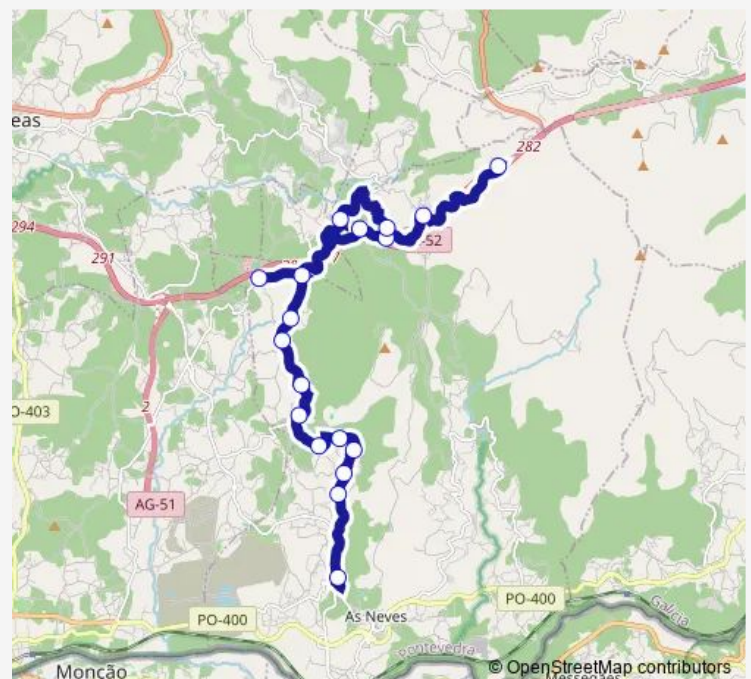

IES Pazo da Mercé — Lentille

Monday 15:25

Tuesday 14:40

Wednesday 14:40

Thursday —

Friday 15:25

Saturday —

Sunday —

Route info

Direction: IES Pazo da Mercé

Stops: 18

Trip Duration: 0 hour 50 min

■ XG888037 — IES Pazo da Mercé-Lentille

BusMaps

XG888037 Bus time schedules and route maps are available in an offline PDF at busmaps.com. Use the busmaps.com website to see live bus times, train schedule or subway schedule, and step-by-step directions for all public transit in Arbo