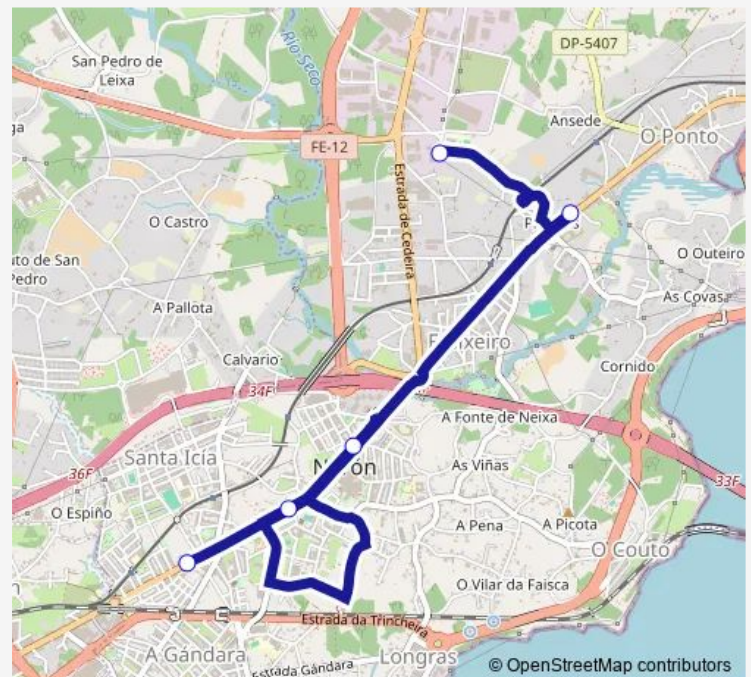

Direction

Urb. Fonte DA Cruz — IES As Telleiras

5 stops

[Open route schedule](#)

Urb. Fonte DA Cruz

Alto Castaño

Freixeiro-Galerias

Piñeiros

Saturday —

Sunday —

Route info

Direction: Urb. Fonte DA Cruz

Stops: 5

Trip Duration: 0 hour 10 min

Direction

IES As Telleiras — Urb. Fonte DA Cruz

5 stops

[Open route schedule](#)

IES As Telleiras

Piñeiros

Freixeiro-Galerias

Alto Castaño

Urb. Fonte DA Cruz

Route schedule

IES As Telleiras — Urb. Fonte DA Cruz

Monday	14:20
Tuesday	14:20-18:10
Wednesday	14:20
Thursday	14:20
Friday	14:20
Saturday	—
Sunday	—

Route info

Direction: IES As Telleiras

Stops: 5

Trip Duration: 0 hour 10 min