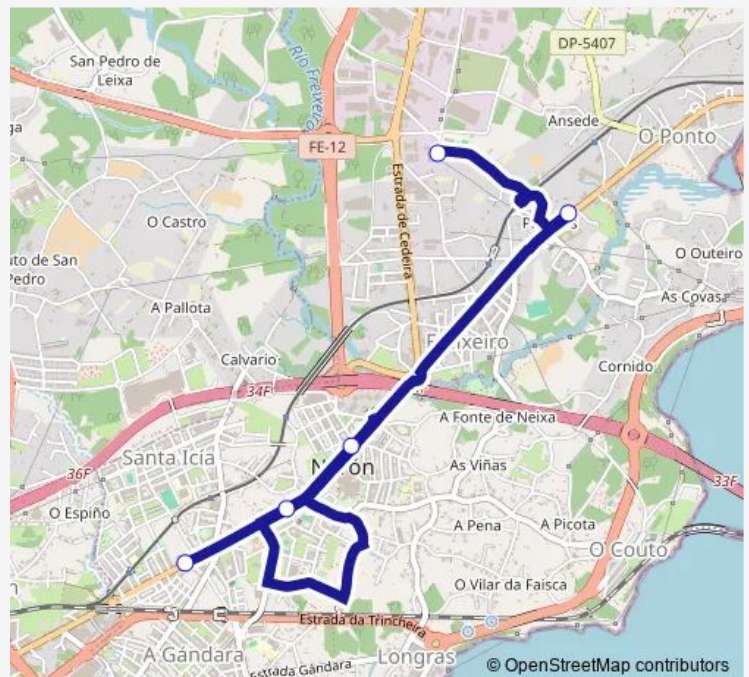

Direction

Urb. Fonte DA Cruz — IES As Telleiras

5 stops

[Open route schedule](#)

Urb. Fonte DA Cruz

Alto Castaño

Freixeiro-Galerias

Piñeiros

Saturday —

Sunday —

Route info

Direction: Urb. Fonte DA Cruz

Stops: 5

Trip Duration: 0 hour 10 min

Direction

IES As Telleiras — Urb. Fonte DA Cruz

5 stops

[Open route schedule](#)

IES As Telleiras

Piñeiros

Freixeiro-Galerias

Alto Castaño

Urb. Fonte DA Cruz

Route schedule

IES As Telleiras — Urb. Fonte DA Cruz

Monday	14:20
Tuesday	14:20-18:10
Wednesday	14:20
Thursday	14:20
Friday	14:20
Saturday	—
Sunday	—

Route info

Direction: IES As Telleiras

Stops: 5

Trip Duration: 0 hour 10 min