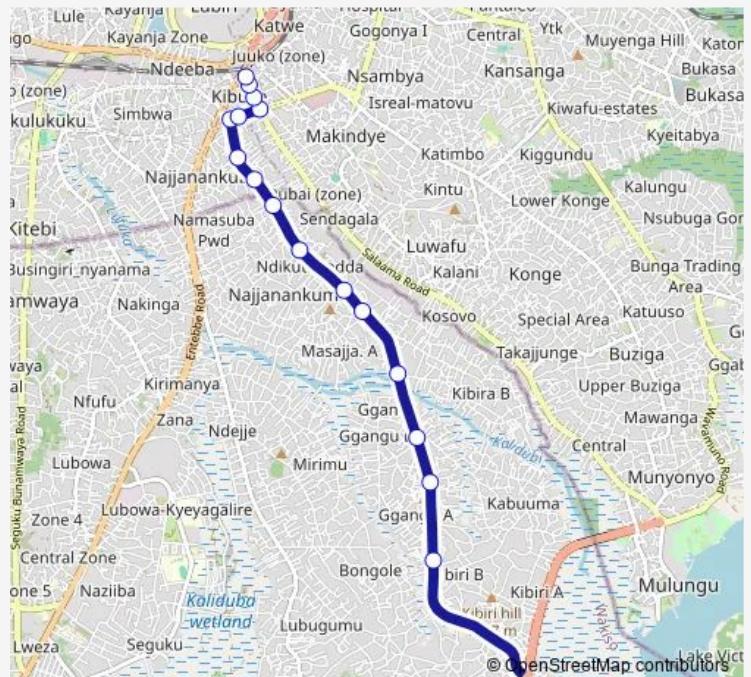

Bus IC147 Busabala Stage-Kobil Kibuye Taxi Park

[Go to website](#)

Direction

Kibiri — Kavule A

16 stops

[Open route schedule](#)

- Kibiri
- Jordan Medical Centre
- Gango
- Bussabala Rd - River
- Little Pony Primary School
- St. Paul Church - Masajja Dental Clinic
- Good Health Medical Centre (Bussabala Rd)
- Bussabala Rd
- Jika Medical Centre (Bussabala Rd)
- Busabala Rd
- Namasole Rd - Busabala Rd Jct
- New African Child Primary School
- Lds Church (Salama Rd)
- Brilliant Chicks Nursery And Primary School
- Ucc Vocational
- Kavule A

Route schedule

Kibiri — Kavule A

| | |
|-----------|-------------|
| Monday | 06:30-19:00 |
| Tuesday | 06:30-19:00 |
| Wednesday | 06:30-19:00 |
| Thursday | 06:30-19:00 |
| Friday | 06:30-19:00 |
| Saturday | 06:30-19:00 |
| Sunday | 06:30-19:00 |

Route info

Direction: Kibiri

Stops: 16

Trip Duration: 0 hour 56 min

IC147 — Busabala Stage-Kobil Kibuye Taxi Park

IC147 Bus time schedules and route maps are available in an offline PDF at busmaps.com. Use the busmaps.com website to see live bus times, train schedule or subway schedule, and step-by-step directions for all public transit in Kampala