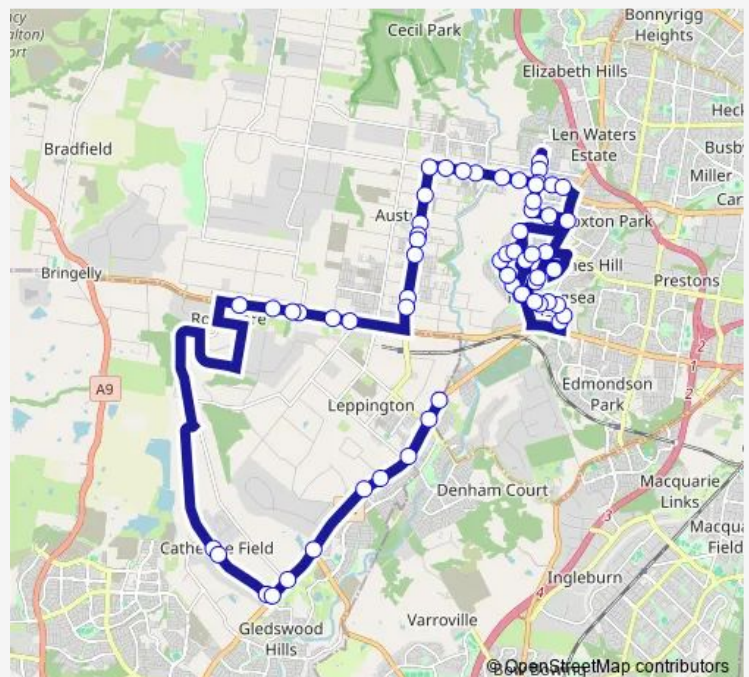

Greenway Dr Opp Horningsea Fire Station

Greenway Dr After Addison Way

Greenway Dr After Hume Dr

Greenway Dr After Wingate Av

Greenway Dr Before Bird Pl

Greenway Dr Before Carmichael Dr

Greenway Park Public School, Chapman St

Horningsea Fire Station, Greenway Dr

Horningsea Park Dr After Joshua Moore Dr

Horningsea Park Dr Opp Carruthers Dr

Bunya Park, Horningsea Park Dr

John Edmonson High School, School Grounds

Route schedule

Thomas Hassall Anglican College, Kingsford Smith Av — Camden Valley Way Opp 1370

Monday	14:45
Tuesday	14:45
Wednesday	14:45
Thursday	14:45
Friday	—
Saturday	—
Sunday	—

Route info

Direction: Thomas Hassall Anglican College, Kingsford Smith Av

Stops: 60

Trip Duration: 1 hour 20 min

Horningsea Park Dr Before Joshua Moore Dr

Camden Valley Way After Heath Rd

Camden Valley Way After Ingleburn Rd

Camden Valley Way Opp 1370

2014 School Bus time schedules and route maps are available in an offline PDF at busmaps.com. Use the busmaps.com website to see live bus times, train schedule or subway schedule, and step-by-step directions for all public transit in Liverpool