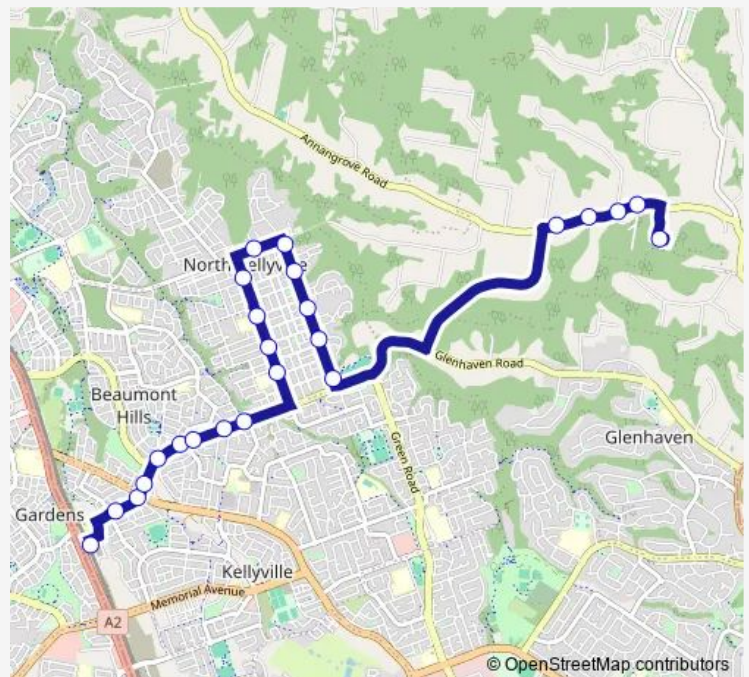

School Bus 2014 Kellyville Stn to Marian College

[Go to website](#)

Direction

Kellyville Station, Guragura St, Stand C — Marian Catholic College, School Grounds

24 stops

[Open route schedule](#)

- Kellyville Station, Guragura St, Stand C
- Samantha Riley Dr After Macquarie Av
- Samantha Riley Dr At Windsor Rd
- Samantha Riley Dr After Windsor Rd
- Samantha Riley Dr After Sanctuary Dr
- Samantha Riley Dr Before Brampton Dr
- Samantha Riley Dr After Brampton Dr
- Samantha Riley Dr Opp Poole Rd
- Samantha Riley Dr Opp Redden Dr
- Hills Adventist College, Hezlett Rd
- Hezlett Rd Opp Edgbaston Rd
- North Kellyville Public School, Hezlett Rd
- Hezlett Rd Before Armbruster Av
- Withers Rd Before Brockman St
- Foxall Rd Opp Withers Rd
- Foxall Rd After Neyland Cct
- Foxall Rd Opp Selhurst Rd
- Foxall Rd At Stamford Bridge Av
- Foxall Rd Opp Australian International Academy
- Annangrove Rd After Yarrabin Rd
- 41 Annangrove Rd

Route schedule

Kellyville Station, Guragura St, Stand C — Marian Catholic College, School Grounds

Monday	08:18
Tuesday	08:18
Wednesday	08:18
Thursday	08:18
Friday	08:18
Saturday	—
Sunday	—

Route info

Direction: Kellyville Station, Guragura St, Stand C

Stops: 24

Trip Duration: 0 hour 37 min

2014 — Kellyville Stn to Marian College

Annangrove Rd At Sedger Rd

Annangrove Rd Opp Denham Rd

Marian Catholic College, School Grounds

2014 School Bus time schedules and route maps are available in an offline PDF at busmaps.com. Use the busmaps.com website to see live bus times, train schedule or subway schedule, and step-by-step directions for all public transit in Parramatta