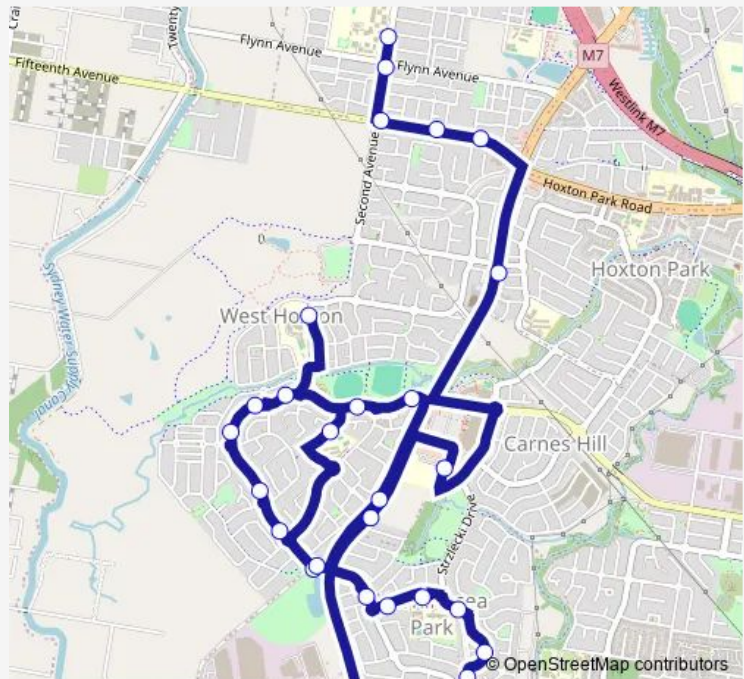

School Bus 2014 Thomas Hassall College to Horningsea Park

[Go to website](#)

Direction
 Thomas Hassall Anglican College, Kingsford Smith Av — Clancy College, Carmichael Dr
 26 stops
[Open route schedule](#)

- Thomas Hassall Anglican College, Kingsford Smith Av
- Kingsford Smith Av Before Bryant Av
- Fifteenth Av At Kingsford Smith Av
- Fifteenth Av After McMaster Av
- Fifteenth Av At Mustang Cl
- Cowpasture Rd After Tibooburra Rd
- Holy Spirit Primary School, Main St
- 139 Cowpasture Rd
- Greenway Dr Opp Horningsea Fire Station
- Greenway Dr After Addison Way
- Greenway Dr After Hume Dr
- Greenway Dr After Wingate Av
- Greenway Dr Before Bird Pl
- Greenway Dr Before Carmichael Dr
- Greenway Park Public School, Chapman St
- Horningsea Fire Station, Greenway Dr
- Horningsea Park Dr After Brindabella Dr
- Horningsea Park Dr Opp Carruthers Dr
- Bunya Park, Horningsea Park Dr
- John Edmonson High School, School Grounds

Route schedule
 Thomas Hassall Anglican College, Kingsford Smith Av — Clancy College, Carmichael Dr

| | |
|-----------|-------|
| Monday | 14:45 |
| Tuesday | 14:45 |
| Wednesday | 14:45 |
| Thursday | 14:45 |
| Friday | 14:45 |
| Saturday | — |
| Sunday | — |

Route info
 Direction: Thomas Hassall Anglican College, Kingsford Smith Av
 Stops: 26
 Trip Duration: 0 hour 37 min

Horningsea Park Dr Before Joshua Moore Dr

Joshua Moore Dr At Sunrise Pl

Cowpasture Rd Opp 155