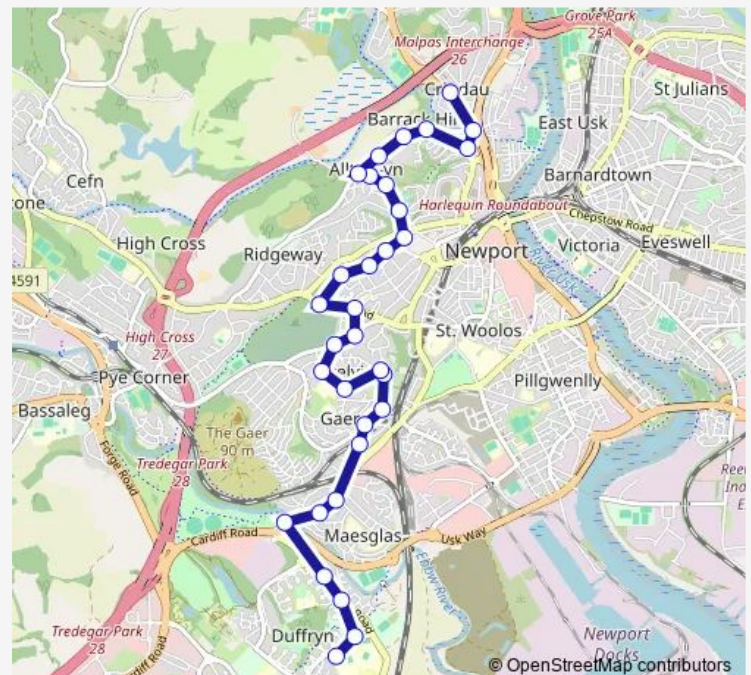

Thursday 14:55

Friday 14:55

Saturday —

Sunday —

Route info

Direction: Ysgol Gyfun Gwent Is Coed

Stops: 32

Trip Duration: 0 hour 40 min

Marston Court

Dos Road

Barrack Hill Footbridge

Lyceum Tavern

Direction

Lyceum Tavern — Ysgol Gyfun Gwent Is Coed

14 stops

[Open route schedule](#)

Monday 07:24

Tuesday 07:24

Wednesday 07:24

Thursday 07:24

Friday 07:24

Saturday —

Sunday —

Route info