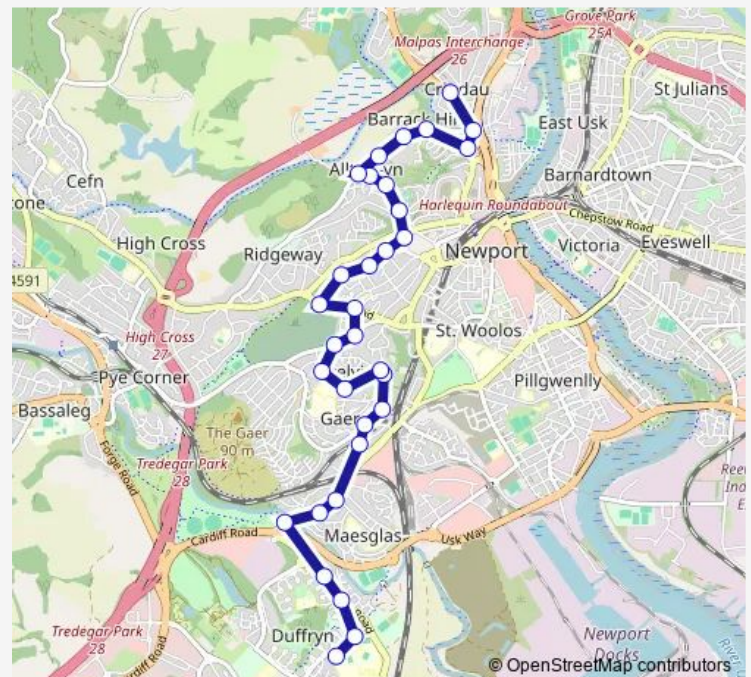

Thursday 14:55

Friday 14:55

Saturday —

Sunday —

Route info

Direction: Ysgol Gyfun Gwent Is Coed

Stops: 32

Trip Duration: 0 hour 40 min

Marston Court

Dos Road

Barrack Hill Footbridge

Lyceum Tavern

Direction

Lyceum Tavern — Ysgol Gyfun Gwent Is Coed

14 stops

[Open route schedule](#)

Monday 07:24

Tuesday 07:24

Wednesday 07:24

Thursday 07:24

Friday 07:24

Saturday —

Sunday —

Route info