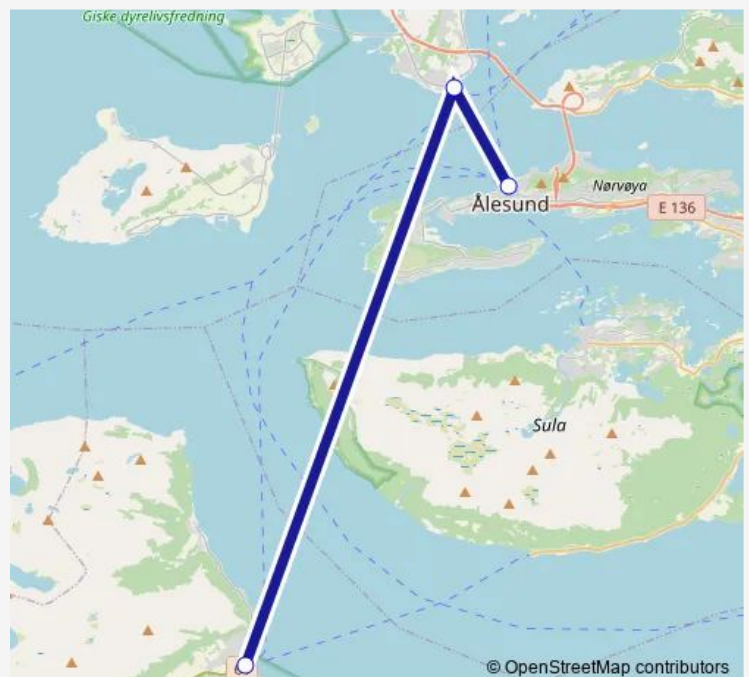

Saturday 09:50-23:15

Sunday 11:50-23:15

**Route info**

Direction: Ålesund hurtigbåtkai Skateflukaia

Stops: 3

Trip Duration: 0 hour 30 min

■ 1145 — Hareid-Valderøya-Ålesund

**Direction**

Hareid hurtigbåtkai — Ålesund hurtigbåtkai Skateflukaia

3 stops

[Open route schedule](#)

Hareid hurtigbåtkai

Valderøya hurtigbåtkai

Ålesund hurtigbåtkai Skateflukaia

**Route schedule**

Hareid hurtigbåtkai — Ålesund hurtigbåtkai Skateflukaia

Monday	05:45-22:55
Tuesday	05:45-22:55
Wednesday	05:45-22:55
Thursday	05:45-22:55
Friday	05:45-22:55
Saturday	08:30-21:35
Sunday	10:30-22:25

**Route info**

Direction: Hareid hurtigbåtkai

Stops: 3

Trip Duration: 0 hour 30 min