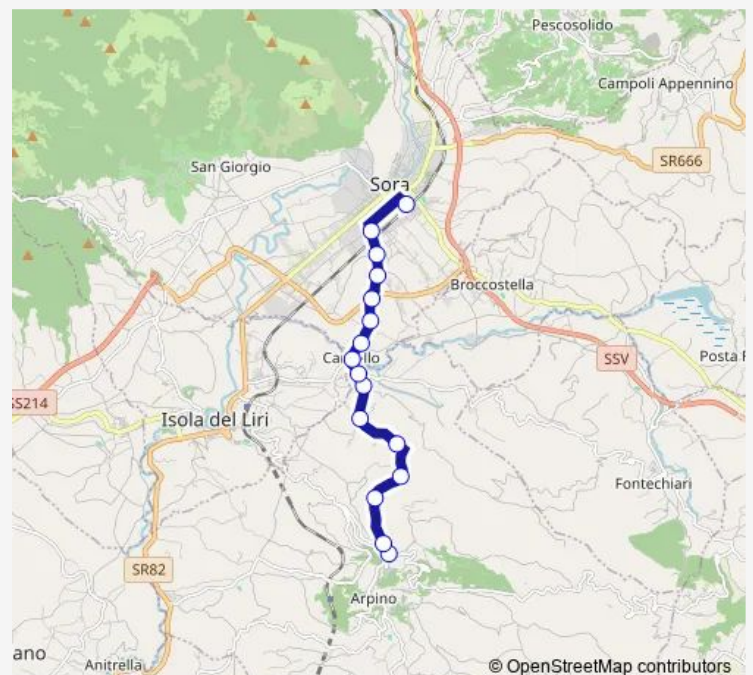

Sora | Stazione FS # f5890

Route schedule

ARPINO | Via Amendola (Liceo) # f6821 — Sora | Stazione FS # f5890

Monday 13:25

Tuesday 13:25

Wednesday 13:25

Thursday 13:25

Friday 13:25

Saturday 13:25

Sunday —

Route info

Direction: ARPINO | Via Amendola (Liceo) # f6821

Stops: 16

Trip Duration: 0 hour 25 min

Bus time schedules and route maps are available in an offline PDF at busmaps.com. Use the busmaps.com website to see live bus times, train schedule or subway schedule, and step-by-step directions for all public transit in Isola del Liri