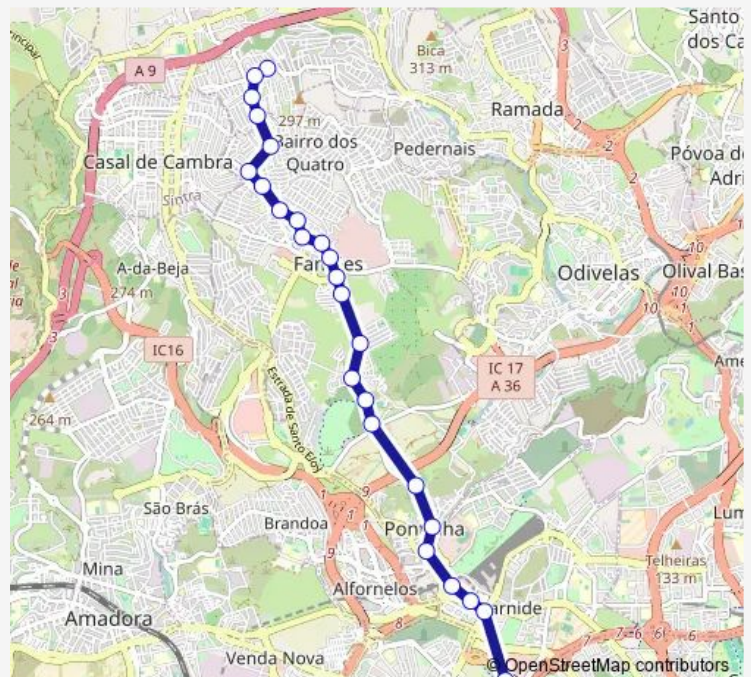

Thursday 05:15-19:25

Friday 05:15-19:25

Saturday —

Sunday —

Route info

Direction: Casal Novo (Esc Primária)

Stops: 25

Trip Duration: 0 hour 25 min