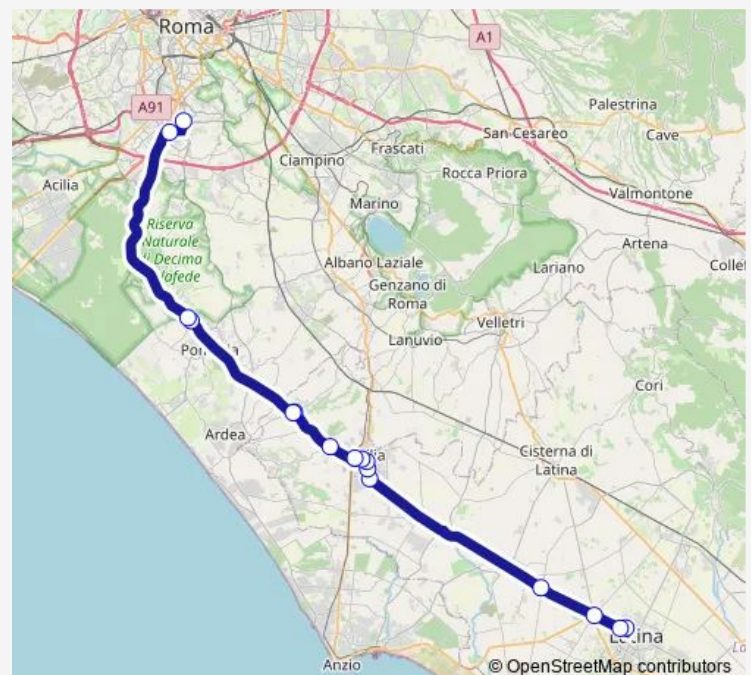

### Direction

Latina | Terminal Bus # f3092 — Roma | Laurentina (Metro B) # f2693

16 stops

[Open route schedule](#)

Latina | Terminal Bus # f3092

Latina | Via Romagnoli # f2638

Latina | Borgo Piave # f2641

Cisterna | Via Pontina (Prato Cesarino) # f2644

### Route schedule

Latina | Terminal Bus # f3092 — Roma | Laurentina (Metro B) # f2693

Monday 06:15

Tuesday 06:15

Wednesday 06:15

Thursday 06:15

Friday 06:15

Saturday 06:15

### Route info

Direction: Latina | Terminal Bus # f3092

Stops: 16

Trip Duration: 1 hour 32 min

Bus time schedules and route maps are available in an offline PDF at [busmaps.com](https://busmaps.com). Use the [busmaps.com](https://busmaps.com) website to see live bus times, train schedule or subway schedule, and step-by-step directions for all public transit in Aprilia