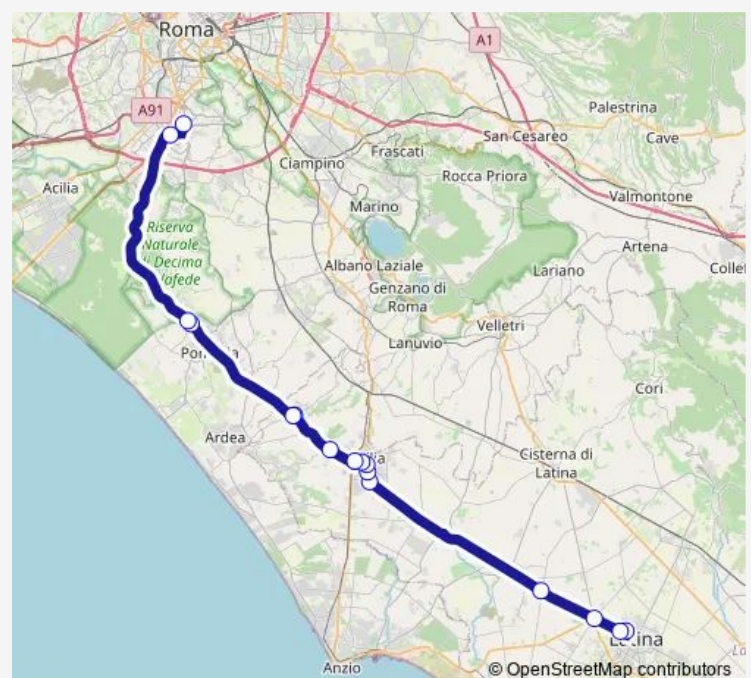

### Direction

Latina | Terminal Bus # f3092 — Roma | Laurentina (Metro B) # f2693

16 stops

[Open route schedule](#)

Latina | Terminal Bus # f3092

Latina | Via Romagnoli # f2638

Latina | Borgo Piave # f2641

Cisterna | Via Pontina (Prato Cesarino) # f2644

### Route schedule

Latina | Terminal Bus # f3092 — Roma | Laurentina (Metro B) # f2693

Monday 06:15

Tuesday 06:15

Wednesday 06:15

Thursday 06:15

Friday 06:15

Saturday 06:15

### Route info

Direction: Latina | Terminal Bus # f3092

Stops: 16

Trip Duration: 1 hour 31 min

Bus time schedules and route maps are available in an offline PDF at [busmaps.com](https://busmaps.com). Use the [busmaps.com](https://busmaps.com) website to see live bus times, train schedule or subway schedule, and step-by-step directions for all public transit in Aprilia