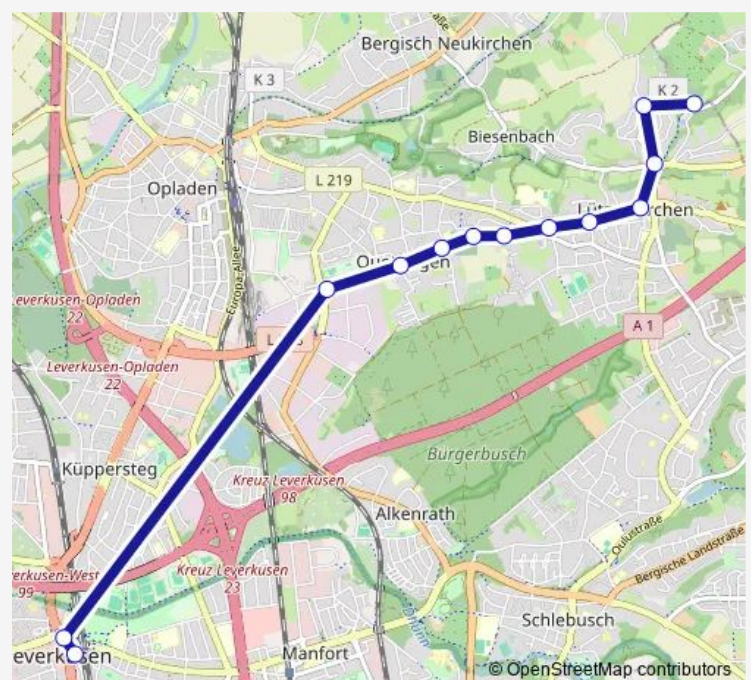

Leverkusen Quettingen Jakobistr.

Leverkusen Quettingen Quettinger Str.

Leverkusen Wiesdorf Rathaus-Galerie

Wiesdorf Leverkusen Mitte Bf

Route schedule

Leverkusen Lützenkirchen Forellental — Wiesdorf Lev-
erkusen Mitte Bf

Monday 04:52-23:36

Tuesday 04:52-23:36

Wednesday 04:52-23:36

Thursday 04:52-23:36

Friday 04:52-23:36

Saturday 06:34-23:36

Sunday 08:36-23:36

Route info

Direction: Leverkusen Lützenkirchen Forellental

Stops: 13

Trip Duration: 0 hour 21 min

Direction

Wiesdorf Leverkusen Mitte Bf — Leverkusen
Lützenkirchen Forellental

13 stops

[Open route schedule](#)

Wiesdorf Leverkusen Mitte Bf

Sunday 09:10-00:10⁺¹

Route info

Direction: Wiesdorf Leverkusen Mitte Bf

Stops: 13

Trip Duration: 0 hour 25 min

Sb20 Tram time schedules and route maps are available in an offline PDF at busmaps.com. Use the busmaps.com website to see live bus times, train schedule or subway schedule, and step-by-step directions for all public transit in Leverkusen