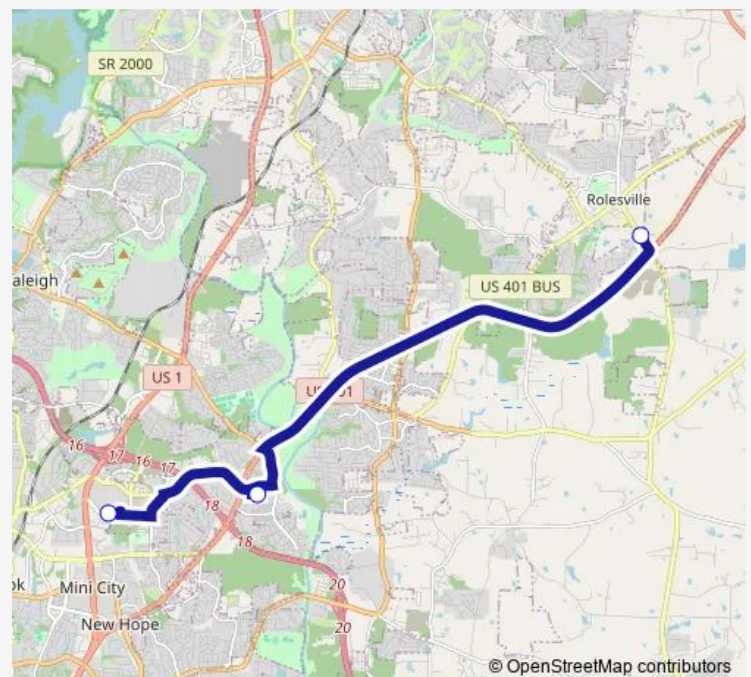

New Bethel Park & Ride

Route schedule

Triangle Town Center Park-and-Ride — New Bethel Park & Ride

Monday 06:15-18:55

Tuesday 06:15-18:55

Wednesday 06:15-18:55

Thursday 06:15-18:55

Friday 06:15-18:55

Saturday —

Sunday —

Route info

Direction: Triangle Town Center Park-and-Ride

Stops: 3

Trip Duration: 0 hour 35 min

401X — Rolesville

Direction

New Bethel Park & Ride — Triangle Town Center Park-and-Ride

4 stops

[Open route schedule](#)

New Bethel Park & Ride

Rolesville Town Hall Park & Ride

Wake Tech Community College - North

Triangle Town Center Park-and-Ride

Route schedule

New Bethel Park & Ride — Triangle Town Center Park-and-Ride

Monday 05:42-19:30

Tuesday 05:42-19:30

Wednesday 05:42-19:30

Thursday 05:42-19:30

Friday 05:42-19:30

Saturday —