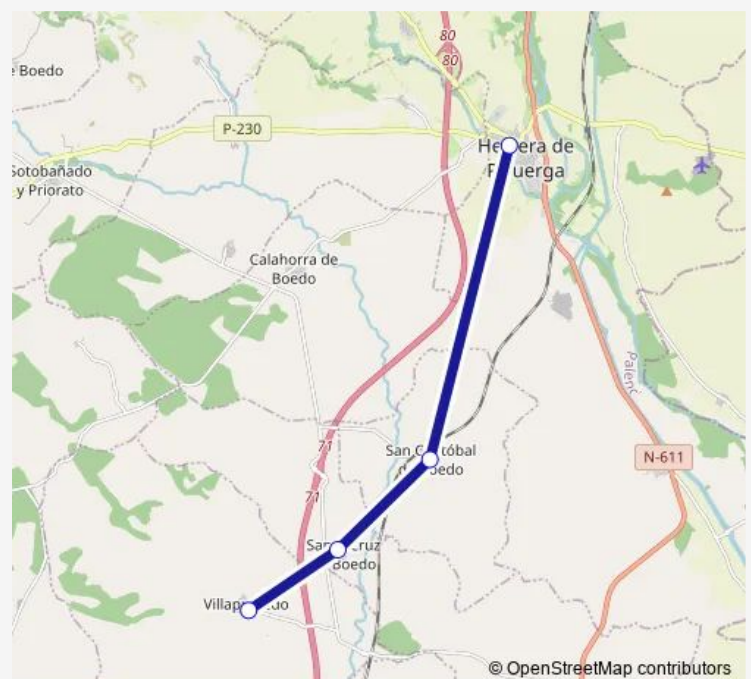

Sunday

—

Route info

Direction: Herrera Del Pisuergra

Stops: 4

Trip Duration: 0 hour 35 min

Direction

Villaprovedo — Herrera Del Pisuerga

4 stops

[Open route schedule](#)

Villaprovedo

Santa Cruz De Boedo

San Cristobal De Boedo-Osorno

Herrera Del Pisuerga

Route schedule

Villaprovedo — Herrera Del Pisuerga

Monday	—
Tuesday	—
Wednesday	10:00
Thursday	—
Friday	—
Saturday	—
Sunday	—

Route info

Direction: Villaprovedo

Stops: 4

Trip Duration: 0 hour 30 min

ALSA - Mercadoaja Bus time schedules and route maps are available in an offline PDF at busmaps.com. Use the busmaps.com website to see live bus times, train schedule or subway schedule, and step-by-step directions for all public transit in San Cristobal de Boedo