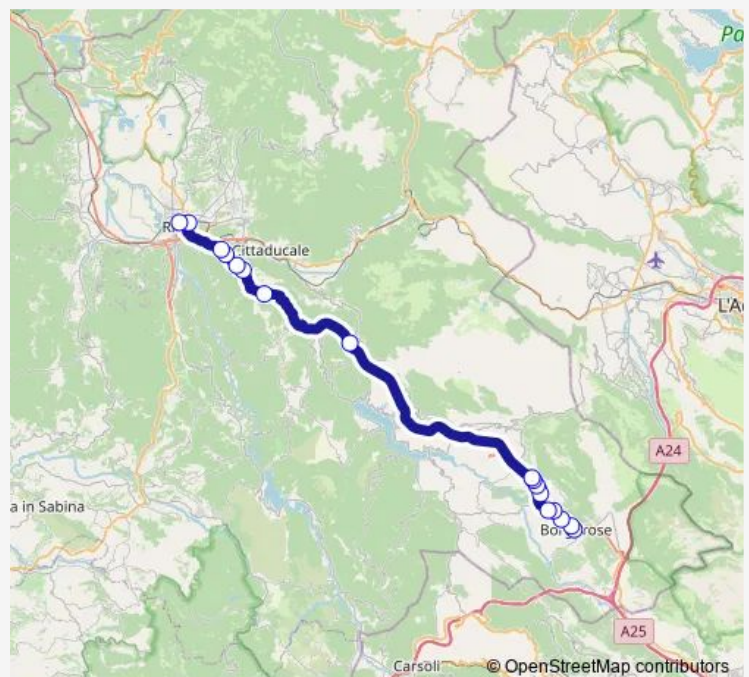

Bus Borgorose - Rieti # Bo849a

[Go to website](#)

Direction

Borgorose | Piazza Municipio # f8254 — Rieti | Stazione FS Ist. Superiore Principessa di Napoli # f1070

17 stops

[Open route schedule](#)

Borgorose | Piazza Municipio # f8254

Borgorose | Via San Rocco Via Roma # f8361

Borgorose | Via Cicolana Bassa Via Collorso # f8362

Borgorose | Via Cicolana Bassa Via Castelmenardo # f8399

Borgorose | Via Cicolana Bassa Via Pescorocchiano # f8400

Borgorose | Via Cicoana Bassa Via Pagliara # f8401

Borgorose | Via Cicoana Bassa Via Colleviati # f8370

Pescorocchiano | Salto Cicolana # f00083

Pescorocchiano | Monte Moro # f8371

Petrella | Via Salto Cicolana (Km 14) # f8420

Cittaducale | Liotti # f8425

Cittaducale | Via Salto Cicolana (Km 6) # f8426

Rieti | Via Salto Cicolana (Km 5) # f8427

Rieti | Casette # f8428

Rieti | Via Salto Cicolana (Km 3) # f8429

Rieti | Largo Bersaglieri # f1069

Rieti | Stazione FS Ist. Superiore Principessa di Napoli # f1070

Route schedule

Borgorose | Piazza Municipio # f8254 — Rieti | Stazione FS Ist. Superiore Principessa di Napoli # f1070

Monday 06:45

Tuesday 06:45

Wednesday 06:45

Thursday 06:45

Friday 06:45

Saturday —

Sunday —

Route info

Direction: Borgorose | Piazza Municipio # f8254

Stops: 17

Trip Duration: 0 hour 48 min

■ Borgorose - Rieti # Bo849a