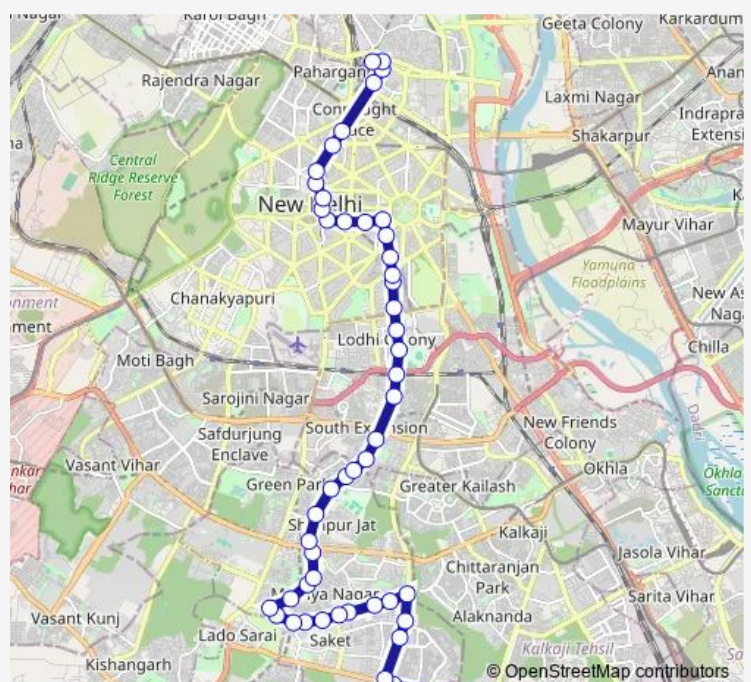

Aurobindo College

Malviya Nagar

Begumpur (Malviya Nagar)

Route schedule

Hamdard Nagar / Sangam Vihar — New Delhi Railway Station Gate 2

Monday 06:56-22:25

Tuesday 06:56-22:25

Wednesday 06:56-22:25

Thursday 06:56-22:25

Friday 06:56-22:25

Saturday 06:56-22:25

Sunday 06:56-22:25

Route info

Direction: Hamdard Nagar / Sangam Vihar

Stops: 52

Trip Duration: 1 hour 33 min