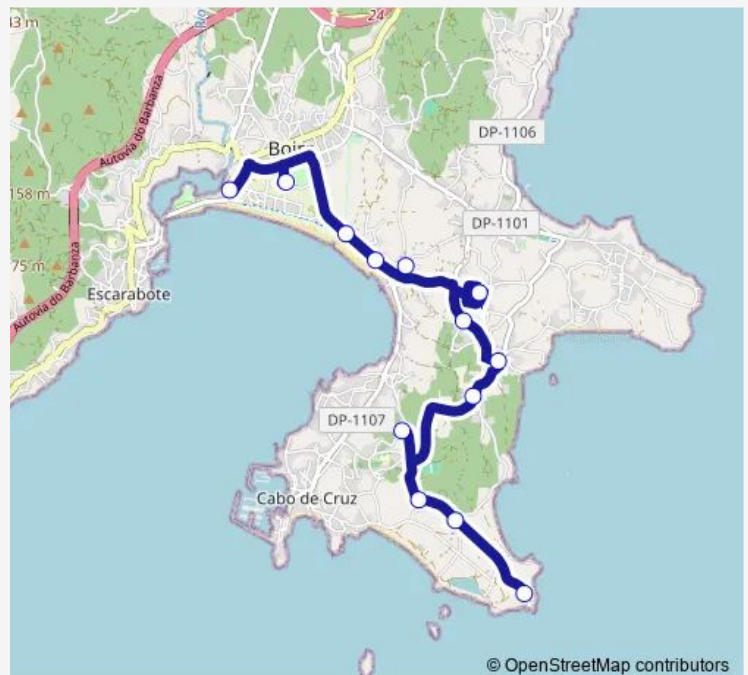

### Direction

Chazo — IES Praia Barraña

13 stops

[Open route schedule](#)

Chazo

Silvosa

Fontedomouro

Sta. M<sup>a</sup> Do Castro

### Route schedule

Chazo — IES Praia Barraña

Monday 07:55

Tuesday 07:55-15:55

Wednesday 07:55

Thursday 07:55

Friday 07:55

Saturday —

### Route info

Direction: Chazo

Stops: 13

Trip Duration: 0 hour 20 min

© OpenStreetMap contributors

Xg847030 — IES Praia Barraña-Chazo

BusMaps

**Direction**