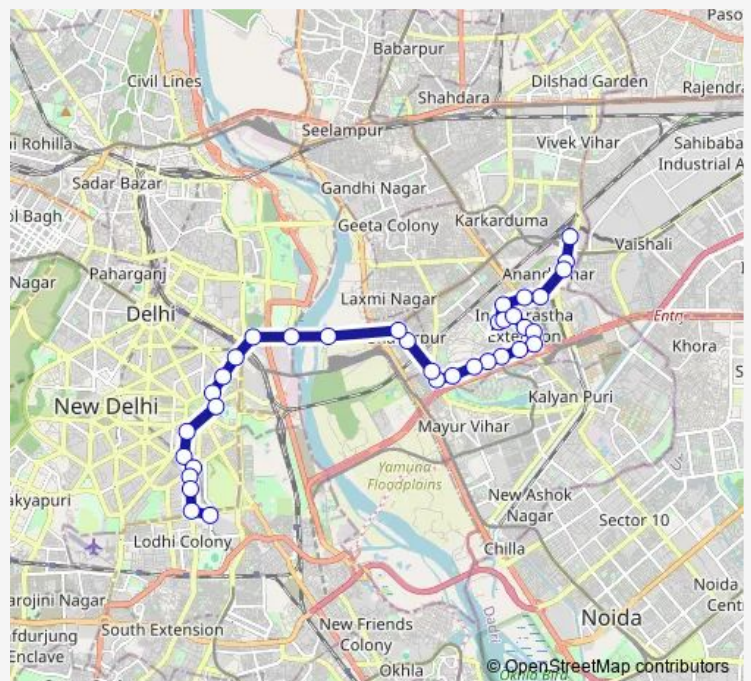

Ganesh Nagar

Shakar Pur School Block

Laxmi Nagar / Shakarpur Crossing

Route schedule

Anand Vihar Isbt Terminal — Sunehari Pulla Depot / Jawahar Lal Nehru Stadium Terminal

Monday 05:10-21:15

Tuesday 05:10-21:15

Wednesday 05:10-21:15

Thursday 05:10-21:15

Friday 05:10-21:15

Saturday 05:10-21:15

Sunday 05:10-21:15

Route info

Direction: Anand Vihar Isbt Terminal

Stops: 35

Trip Duration: 1 hour 5 min

624extdown

BusMaps

Rainy Well

Delhi Secretariat

Ito

Tilak Bridge

Supreme Court