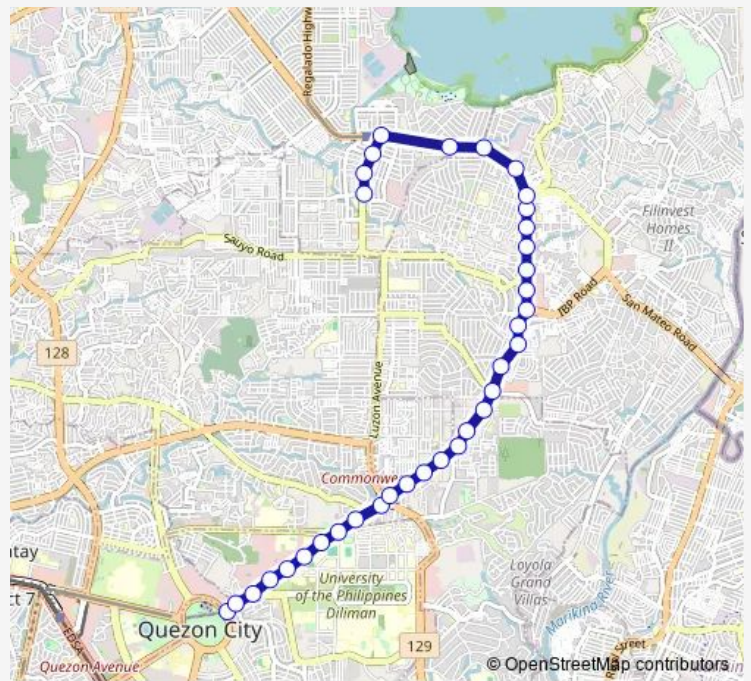

University of The Philippines - Ayala Land Technohub, Commonwealth Avenue, Quezon City

Commonwealth Avenue, Quezon City

Social Science Institute, Commonwealth Avenue, Quezon City

Commonwealth Avenue / Central Avenue Intersection, Quezon City

Commonwealth Avenue / D Laura Intersection, Quezon City

Commonwealth Avenue, Quezon City

Commonwealth Avenue, Quezon City

Route schedule

Elliptical Rd / Commonwealth Avenue Intersection, Quezon City — Regalado / Dahlia Intersection, Quezon City

Monday	00:00
Tuesday	00:00
Wednesday	00:00
Thursday	00:00
Friday	00:00
Saturday	00:00
Sunday	00:00

Route info

Direction: Elliptical Rd / Commonwealth Avenue Intersection, Quezon City

Stops: 35

Trip Duration: 0 hour 49 min

Philcoa - Fairview Dahlia

Mary The Queen College, Commonwealth Avenue, Quezon City

Commonwealth Avenue / Capitol Homes Drive Intersection, Quezon City

Our Lady of Mercy School, 14.680409, 121.084434

Commonwealth Avenue, Quezon City