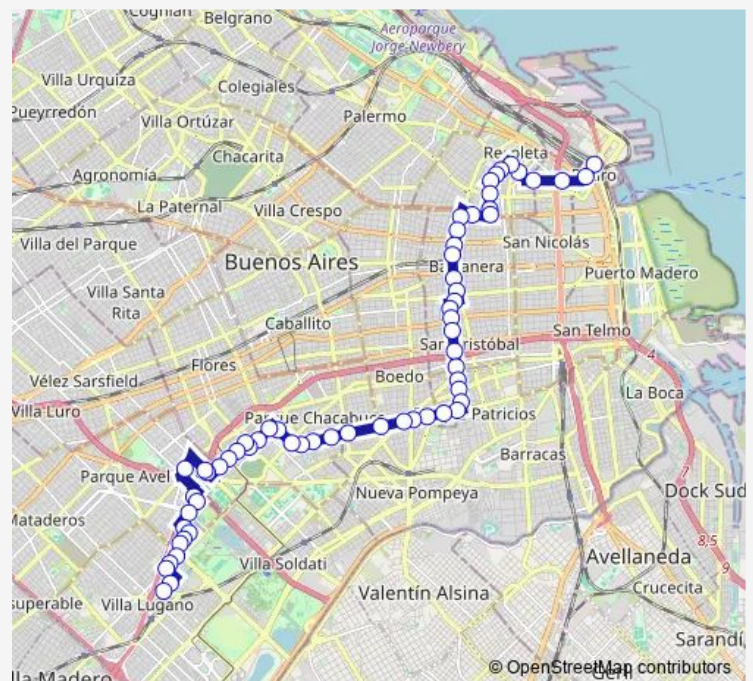

353 Jujuy Av.

2789 Republica Bolivariana DE Venezuela

579 Dean Funes

Route schedule

1522 Ramos Mejia Jose Maria DR. Av. — 5281 Aquino

Monday 00:24-23:50

Tuesday 00:29-23:50

Wednesday 00:24-23:50

Thursday 00:29-23:50

Friday 00:24-23:50

Saturday 00:24-23:50

Sunday 00:24-23:20

Route info

Direction: 1522 Ramos Mejia Jose Maria DR. Av.

Stops: 62

Trip Duration: 1 hour 26 min